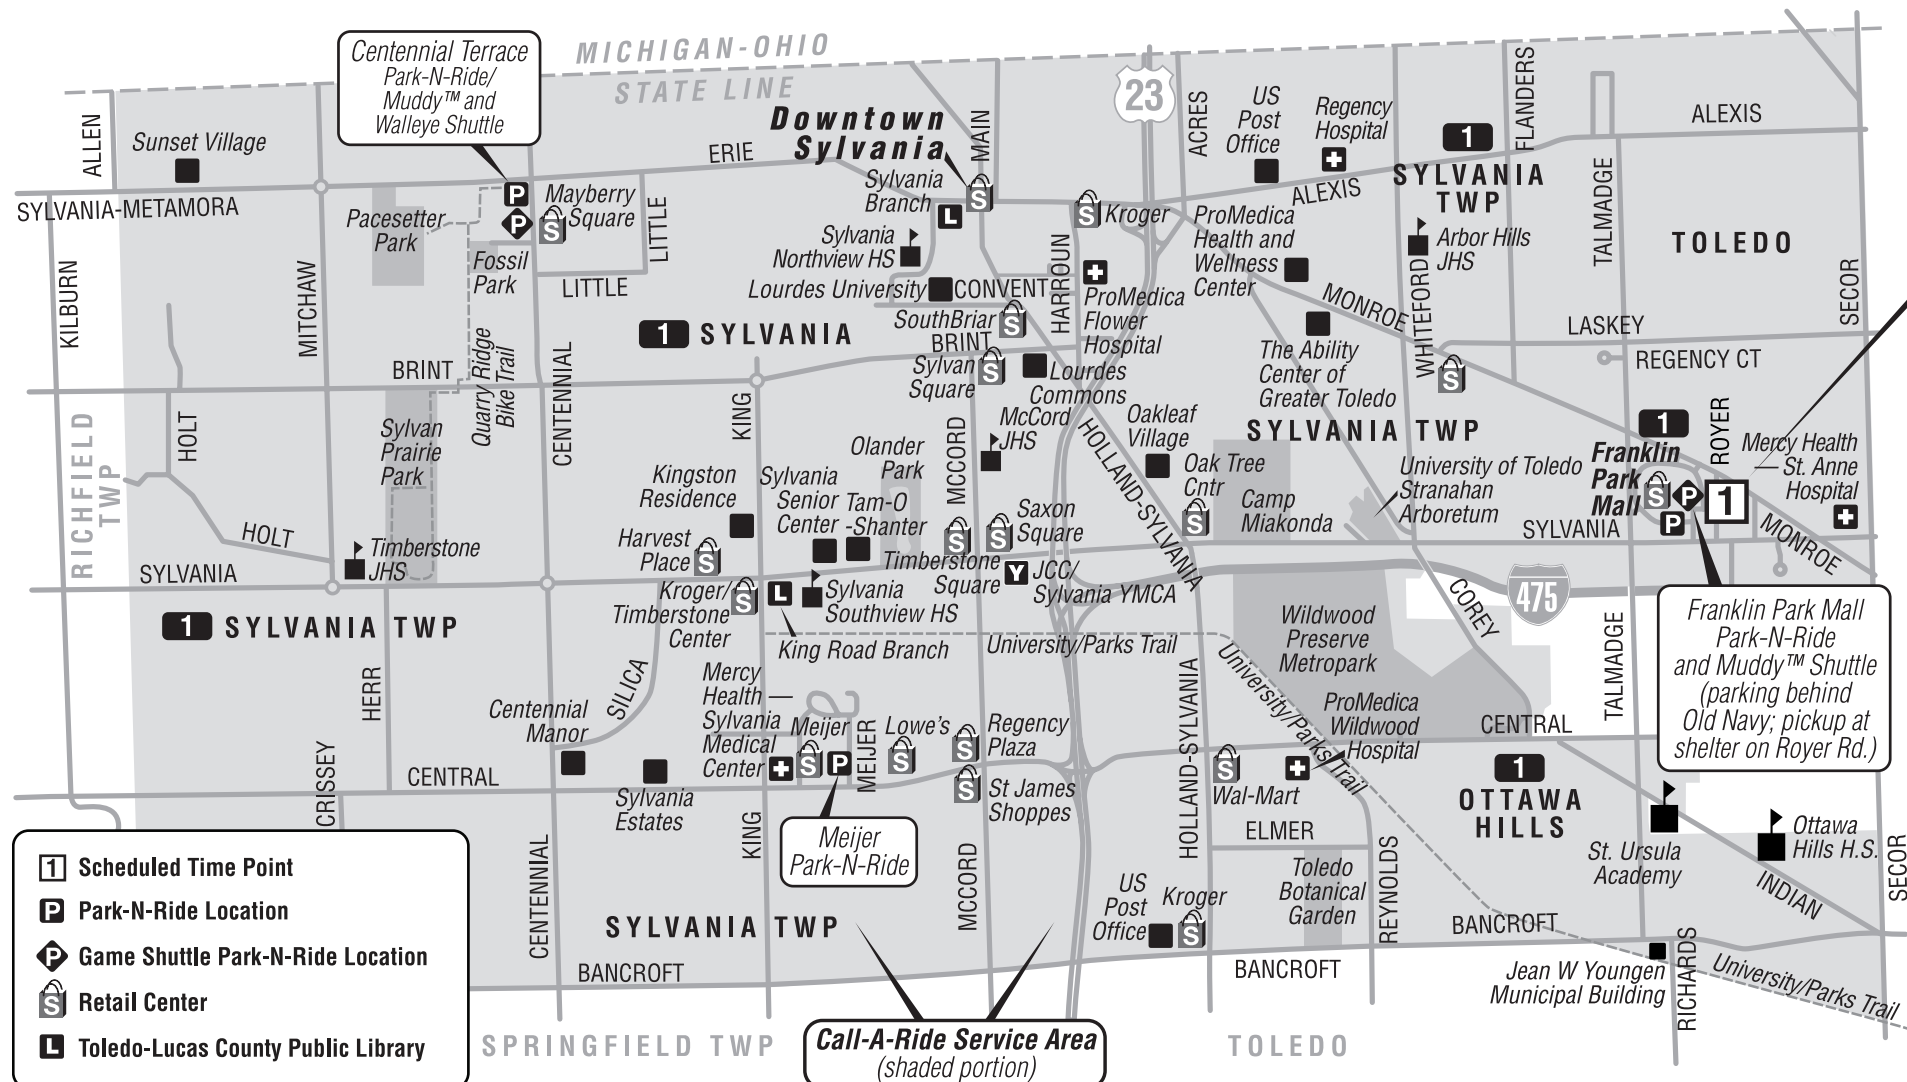

Call 419-243-RIDE (7433) today to schedule a pick-up.

Ottawa Hills/Sylvania/Sylvania Twp Call-A-Ride also connects with regular TARTA line service at several locations including Franklin Park Mall, Meijer, and Wal-Mart.

Saturday 7:00 a.m.-7:00 p.m.

Sunday 7:00 a.m.-5:00 p.m.

Holidays 7:00 a.m.-2:00 p.m.

419-243-RIDE
(419-243-7433)
TARTA.com

OTTAWA HILLS/SYLVANIA/SYLVANIA TWP 419-243-RIDE

- 1** Scheduled Time Point
- P** Park-N-Ride Location
- P** Game Shuttle Park-N-Ride Location
- S** Retail Center
- L** Toledo-Lucas County Public Library

Franklin Park Mall Timepoints	
WEEKDAYS	6:30
	6:00
	7:15
	8:40
SATURDAY	7:00
	8:15
	9:33
	10:55
	12:13
	1:35
	2:53
	4:15
SUNDAY	7:00
	8:15
	9:33
	10:55
	12:13
HOLIDAYS	7:00
	8:15
	9:33
	10:55
	12:13

Shaded areas denote afternoon times.

Holiday Service is available New Year's Day, Memorial Day, Independence Day, Labor Day, Thanksgiving Day, and Christmas Day.