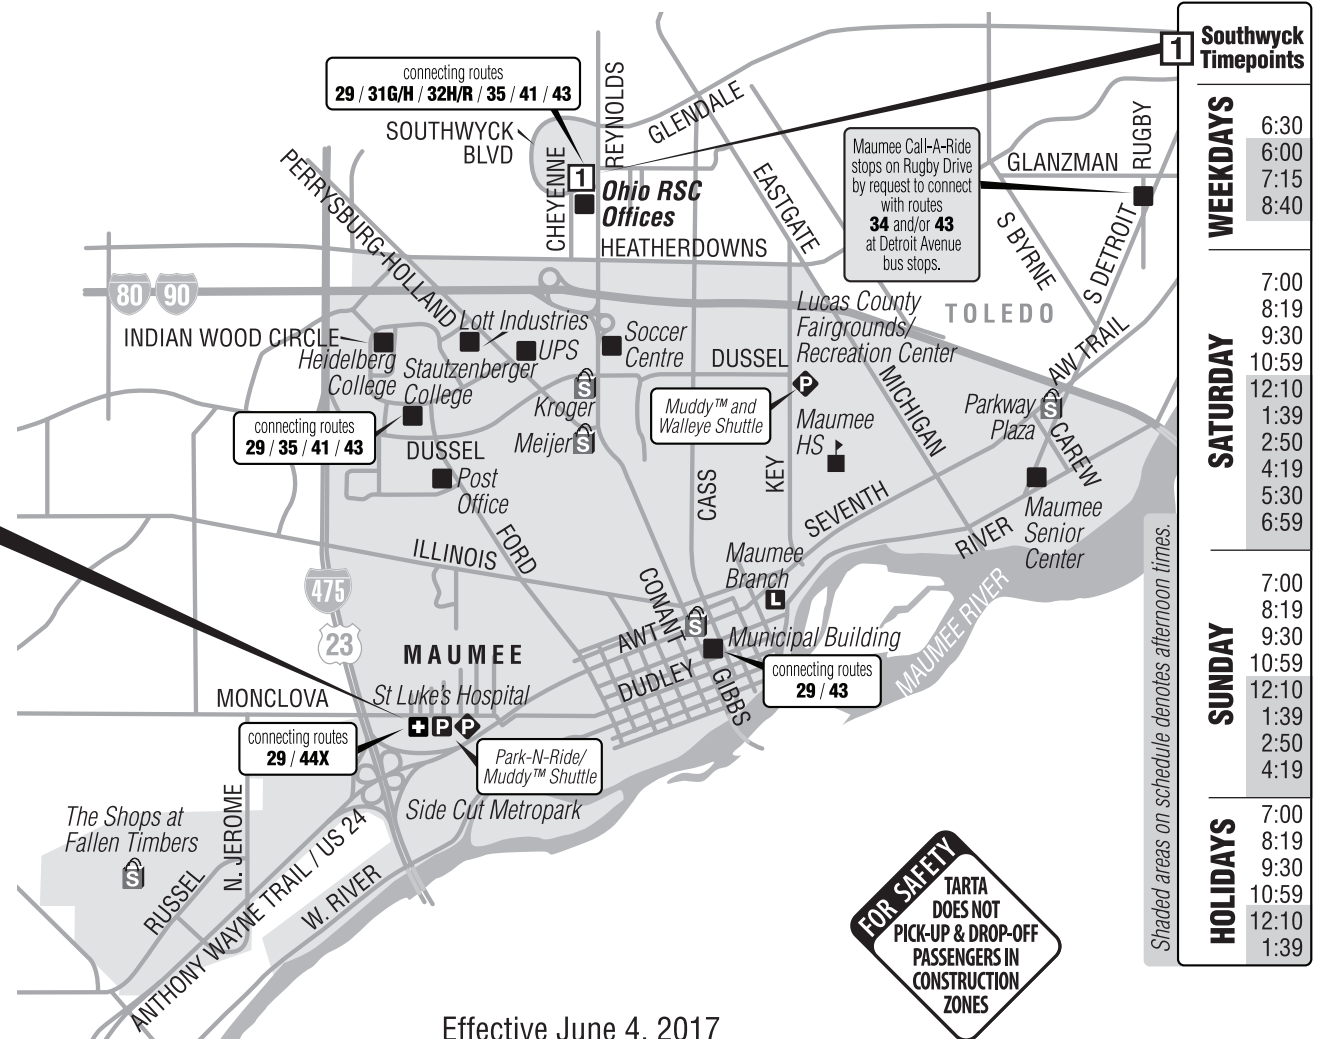

Waterville

Monday-Friday 9 a.m.-5 p.m.

Maumee

Monday-Friday 6 a.m.-9 p.m.

Saturday 7 a.m.-7 p.m.

Sunday 7 a.m.-5 p.m.

Holidays 7 a.m.-2 p.m.

Route 44X St. Luke's Hospital Express

Park-N-Ride passengers wishing to return to their vehicle before the scheduled times may board the route 43 bus at the downtown Toledo Loop, then switch to the **Maumee/Waterville Call-A-Ride** at Wayne and Gibbs Streets near the Maumee Municipal Building to St. Luke's Hospital Park-N-Ride.

- Park-N-Ride Location
- Game Shuttle Park-N-Ride Location
- Retail Center
- Toledo-Lucas County Public Library

Southwyck Timepoints	
WEEKDAYS	6:30 6:00 7:15 8:40
SATURDAY	7:00 8:19 9:30 10:59 12:10 1:39 2:50 4:19 5:30 6:59
SUNDAY	7:00 8:19 9:30 10:59 12:10 1:39 2:50 4:19
HOLIDAYS	7:00 8:19 9:30 10:59 12:10 1:39