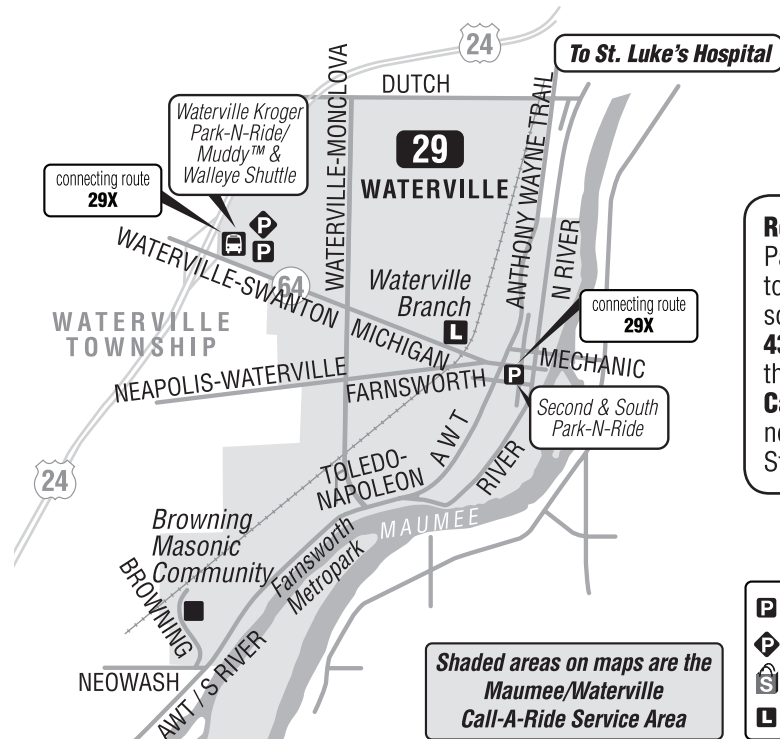

- Arrowhead Business Park
- Browning Masonic Community
- Farnsworth Metropark
- Heatherdowns Blvd
- Heidelberg College
- Kroger
- Maumee and Waterville Branch Libraries
- Meijer on Conant St
- Post Office
- Rugby Dr near Glanzman Rd/
South Detroit Ave to connect with route 34
- St Luke's Hospital
- Senior Center
- The Shops at Fallen Timbers
- Sidecut Metropark
- Southwyck Blvd
- Stautzenberger College

Waterville

Monday-Friday 9 a.m.-5 p.m.

Maumee

Monday-Friday 6 a.m.-9 p.m.

Saturday 7 a.m.-7 p.m.

Sunday 7 a.m.-5 p.m.

Holidays 7 a.m.-2 p.m.

Route 44X St. Luke's Hospital Express

Park-N-Ride passengers wishing to return to their vehicle before the scheduled times may board the route 43 bus at the downtown Toledo Loop, then switch to the **Maumee/Waterville Call-A-Ride** at Wayne and Gibbs Streets near the Maumee Municipal Building to St. Luke's Hospital Park-N-Ride.

- Park-N-Ride Location
- Game Shuttle Park-N-Ride Location
- Retail Center
- Toledo-Lucas County Public Library

Southwyck Timepoints	
WEEKDAYS	6:30 6:00 7:15 8:40
SATURDAY	7:00 8:19 9:30 10:59 12:10 1:39 2:50 4:19 5:30 6:59
SUNDAY	7:00 8:19 9:30 10:59 12:10 1:39 2:50 4:19
HOLIDAYS	7:00 8:19 9:30 10:59 12:10 1:39