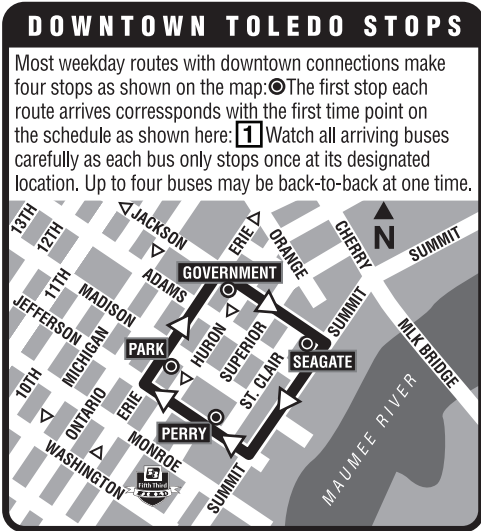

15

15A Summit/Suder/Alexis 15E Summit/Point Place via Alexis

Effective June 4, 2017

All TARTA buses are equipped with security cameras.

TARTA
Toledo Area Regional Transit Authority
1127 W Central Ave
P.O. Box 792
Toledo, Ohio 43697-0792
419-243-RIDE (7433)
TARTA.com

All Scheduled Service Is Open To The Public

TARTA
Bus Route
Timetable and Map

15

15A Summit/Suder/Alexis 15E Summit/Point Place via Alexis

Effective June 4, 2017

419-243-RIDE
(419-243-7433)
TARTA.com

15 Monday-Friday Inbound (to Downtown)

Via Route	7	6	5	4	3	2	1
	Alexis Meijer	Ottawa R.-Suder	145th-Edgewater	108th-Summit	Suder-Summit	Galena-Summit	Jackson Street
A	5:19	5:25	—	—	5:32	5:38	5:50L
E	5:34	5:40	5:50	6:00	6:03	6:08	6:20L
A	6:19	6:25	—	—	6:32	6:38	6:50
E	6:44	6:50	7:00	7:10	7:13	7:18	7:30
A	7:19	7:25	—	—	7:32	7:38	7:50
E	7:44	7:50	8:00	8:10	8:13	8:18	8:30
A	8:19	8:25	—	—	8:32	8:38	8:50
E	8:44	8:50	9:00	9:10	9:13	9:18	9:30
A	9:40	9:46	—	—	9:53	9:59	10:11
E	10:16	10:22	10:32	10:42	10:45	10:50	11:02
A	11:01	11:07	—	—	11:14	11:20	11:32
E	11:48	11:54	—	12:04	12:07	12:12	12:24
A	12:22	12:28	—	—	12:35	12:41	12:53
E	1:10	1:16	—	1:26	1:29	1:34	1:46
A	1:55	2:01	—	—	2:08	2:14	2:26
E	2:32	2:38	—	2:48	2:51	2:56	3:08
A	3:29	3:35	—	—	3:42	3:48	4:00
E	3:54	4:00	—	4:10	4:13	4:18	4:30
A	4:29	4:35	—	—	4:42	4:48p	5:00
E	5:02	5:08	—	5:18	5:21	5:26	5:38
E	5:59	6:05	—	6:15	6:20	6:25	6:35L
A	7:19	7:25	—	—	7:32	7:37	7:47L
E	8:37	8:43	—	8:53	8:58	9:03	9:13L
A	9:59	10:05	—	—	10:12	10:17	10:27L

Holiday service: New Year's Day, Memorial Day, Independence Day, Labor Day, Thanksgiving Day, and Christmas Day.

Routes: A Via Alexis Road
E Via Edgewater Drive

Notes: L Downtown Lineup on Jackson Street between St Clair Street and Superior Street