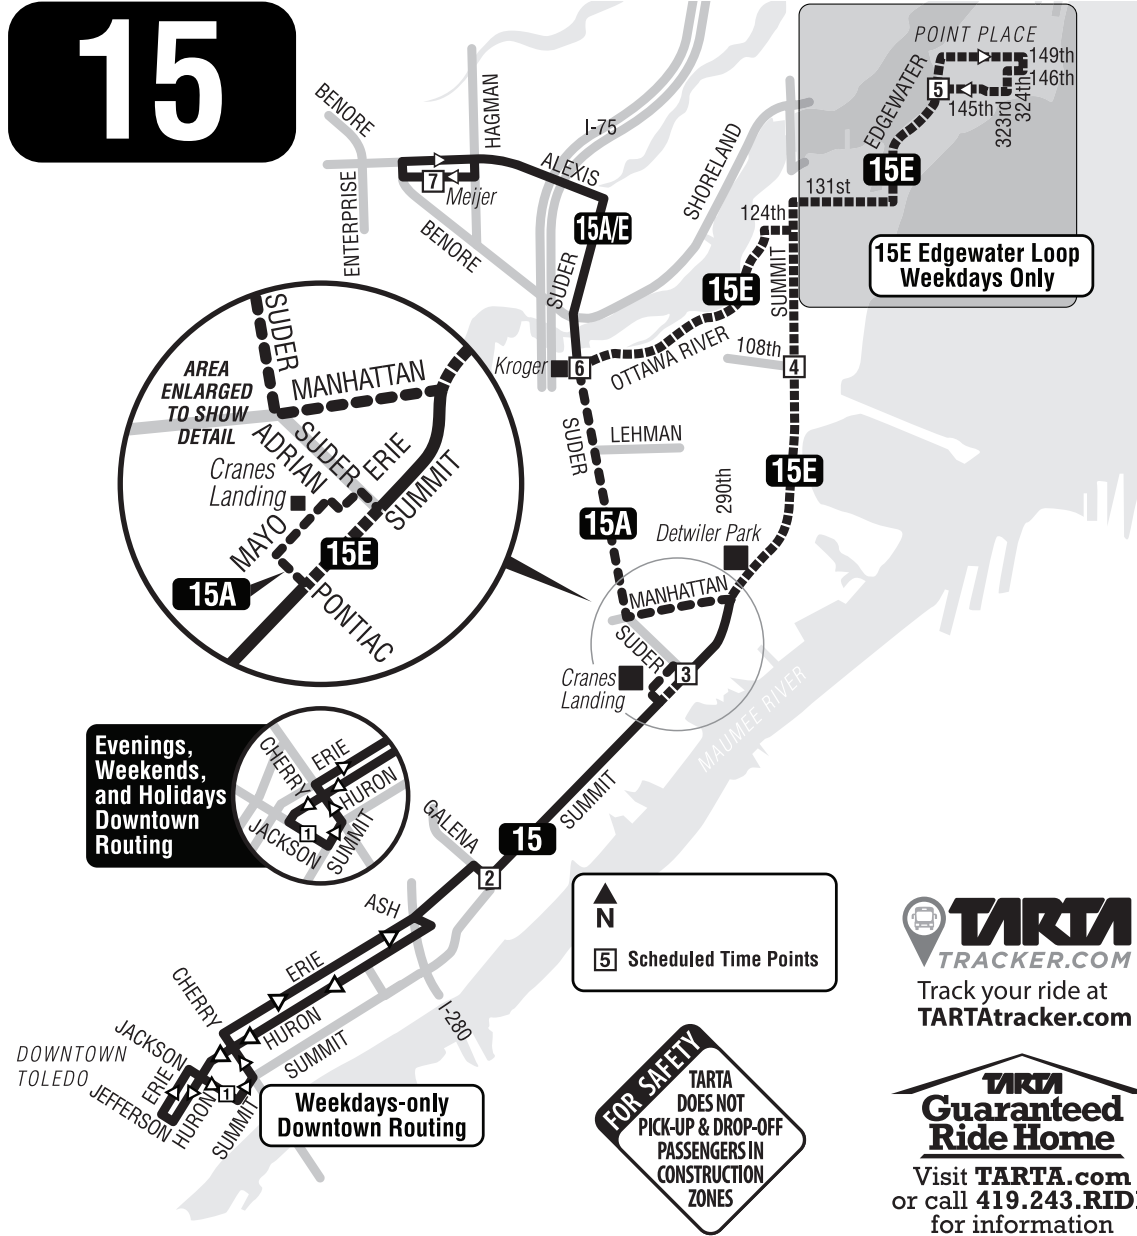

15

15A Summit/Suder/Alexis 15E Summit/Point Place via Alexis

Effective June 4, 2017

All TARTA buses are equipped with security cameras.

TARTA
Toledo Area Regional Transit Authority
1127 W Central Ave
P.O. Box 792
Toledo, Ohio 43697-0792
419-243-RIDE (7433)
TARTA.com

Fares and General Information

1. Adults and students—cash fare . . . . . $ 1.25
   - Children under age six with adult (limit 2) . . . . . FREE
   - Senior Citizens* . . . . . .60¢
   - Persons With Disabilities* . . . . . .60¢
   - Medicare Card Holders . . . . . .60¢
   - Tokens—roll of 25 . . . . . $28.25
   - Weekly Pass $12.50
   - Monthly Pass $50.00
   - Senior/Disabled Weekly Pass* . . . . . $ 6.25
   - Senior/Disabled Monthly Pass* $25.00
2. *with TARTA Reduced Fare ID Card or Medicare Card
3. Tokens and weekly passes are available at most area banks and TARTA offices, 1127 W. Central Ave.
   419-243-RIDE (419-243-7433) TARTA.com
   TTY Users: 7-1-1 or 1-800-750-0750
   Schedules are subject to change without notice.

All Scheduled Service Is Open To The Public

TARTA
Bus Route
Timetable and Map

15

15A Summit/Suder/Alexis 15E Summit/Point Place via Alexis

Effective June 4, 2017

419-243-RIDE
(419-243-7433)
TARTA.com