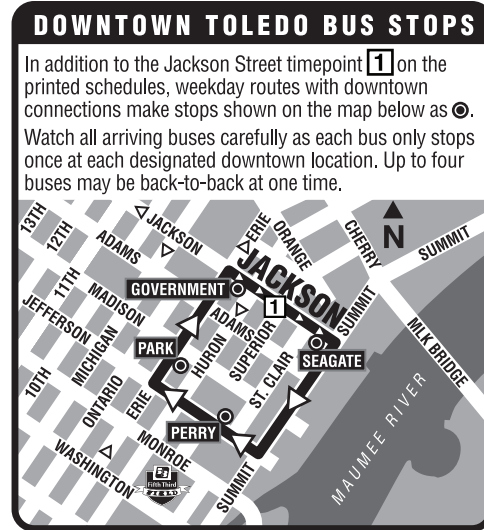

22 Bancroft via UT Campus/ Franklin Park

Effective June 4, 2017

TARTA
**Guaranteed
Ride Home**
Visit TARTA.com
or call 419.243.RIDE
for information

TARTA
TRACKER.COM
Track your ride at
TARTAtacker.com

TARTA
Toledo Area Regional Transit Authority
1127 W Central Ave
P.O. Box 792
Toledo, Ohio 43697-0792
419-243-RIDE (7433)
TARTA.com

All TARTA buses are equipped with security cameras.

22
419-243-RIDE
(419-243-7433)
TARTA.com

Fares and General Information

Adults and students—cash fare . . . . . $ 1.25
Children under age six with adult (limit 2) . . . . . FREE
Senior Citizens* . . . . . .60¢
Persons With Disabilities* . . . . . .60¢
Medicare Card Holders . . . . . .60¢
Tokens—roll of 25 . . . . . $28.25
Weekly Pass $12.50
Monthly Pass $50.00
Senior/Disabled Weekly Pass* . . . . . $ 6.25
Senior/Disabled Monthly Pass* $25.00
*with TARTA Reduced Fare ID Card or Medicare Card
Tokens and weekly passes are available at most area banks and TARTA offices, 1127 W. Central Ave.
419-243-RIDE (419-243-7433) TARTA.com
TTY Users: 7-1-1 or 1-800-750-0750
Schedules are subject to change without notice.