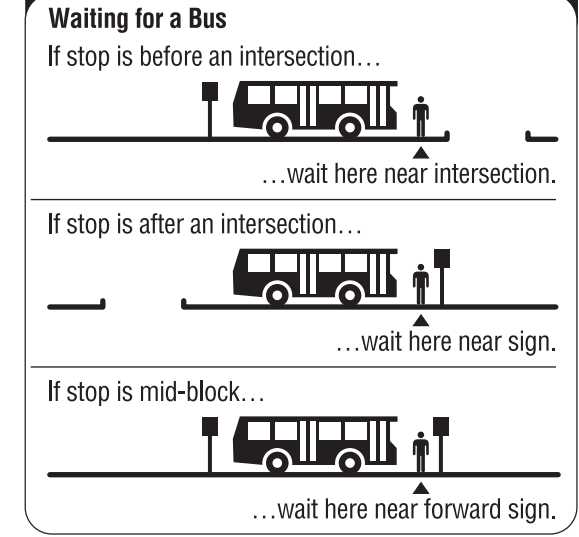

All Scheduled Service Is Open To The Public

TARTA
**Bus Route
Timetable and Map**

22