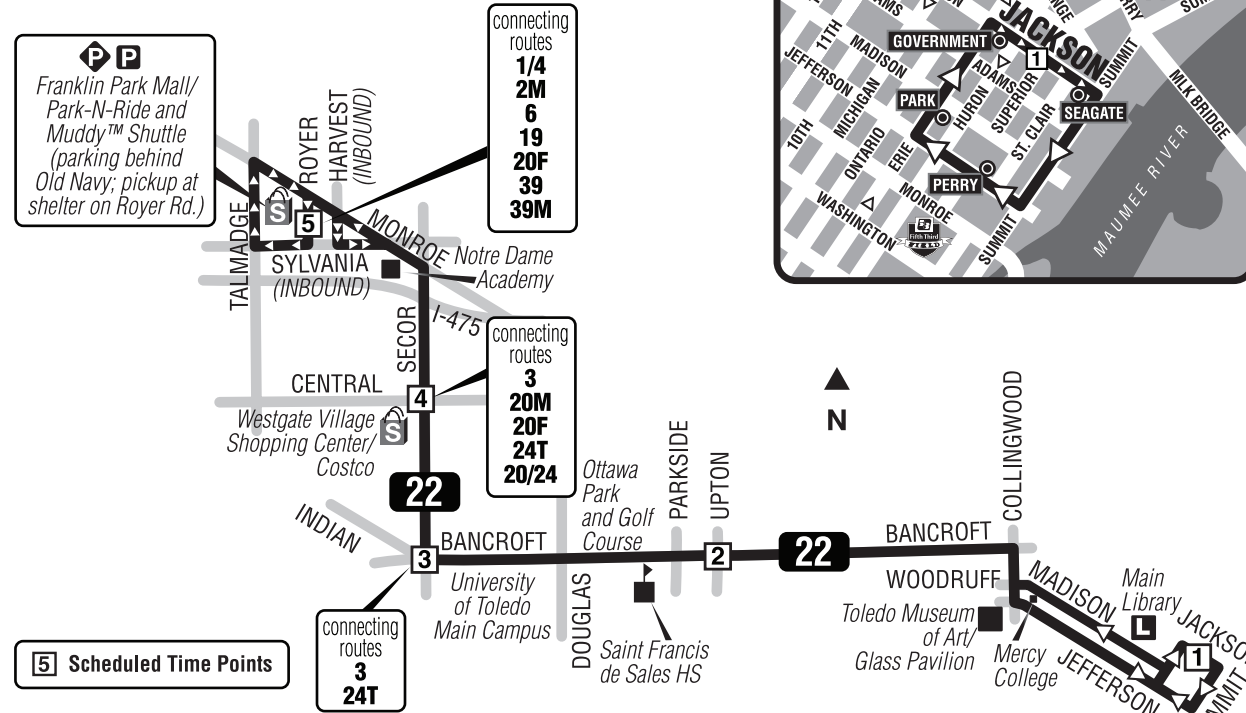

22 Bancroft via UT Campus/ Franklin Park

Effective June 4, 2017

TARTA
**Guaranteed
Ride Home**
Visit TARTA.com
or call 419.243.RIDE
for information

TARTA
TRACKER.COM
Track your ride at
TARTAtacker.com

TARTA
Toledo Area Regional Transit Authority
1127 W Central Ave
P.O. Box 792
Toledo, Ohio 43697-0792
419-243-RIDE (7433)
TARTA.com

All TARTA buses are equipped with security cameras.

22
419-243-RIDE
(419-243-7433)
TARTA.com

Fares and General Information

Adults and students—cash fare . . . . . $ 1.25
Children under age six with adult (limit 2) . . . . . FREE
Senior Citizens* . . . . . .60¢
Persons With Disabilities* . . . . . .60¢
Medicare Card Holders . . . . . .60¢
Tokens—roll of 25 . . . . . $28.25
Weekly Pass $12.50
Monthly Pass $50.00
Senior/Disabled Weekly Pass* . . . . . $ 6.25
Senior/Disabled Monthly Pass* $25.00
*with TARTA Reduced Fare ID Card or Medicare Card
Tokens and weekly passes are available at most area banks and TARTA offices, 1127 W. Central Ave.
419-243-RIDE (419-243-7433) TARTA.com
TTY Users: 7-1-1 or 1-800-750-0750
Schedules are subject to change without notice.