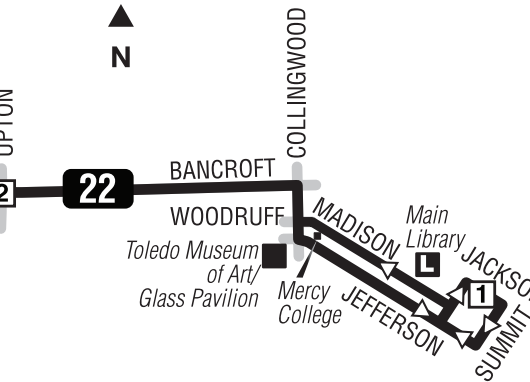

22 Bancroft via UT Campus/ Franklin Park

Effective June 4, 2017

TARTA
**Guaranteed
Ride Home**
Visit TARTA.com
or call 419.243.RIDE
for information

TARTA
TRACKER.COM
Track your ride at
TARTAtacker.com

TARTA
Toledo Area Regional Transit Authority
1127 W Central Ave
P.O. Box 792
Toledo, Ohio 43697-0792
419-243-RIDE (7433)
TARTA.com

All TARTA buses are equipped with security cameras.

22
419-243-RIDE
(419-243-7433)
TARTA.com

Fares and General Information

Adults and students—cash fare . . . . . $ 1.25
Children under age six with adult (limit 2) . . . . . FREE
Senior Citizens* . . . . . .60¢
Persons With Disabilities* . . . . . .60¢
Medicare Card Holders . . . . . .60¢
Tokens—roll of 25 . . . . . $28.25
Weekly Pass $12.50
Monthly Pass $50.00
Senior/Disabled Weekly Pass* . . . . . $ 6.25
Senior/Disabled Monthly Pass* $25.00
*with TARTA Reduced Fare ID Card or Medicare Card
Tokens and weekly passes are available at most area banks and TARTA offices, 1127 W. Central Ave.
419-243-RIDE (419-243-7433) TARTA.com
TTY Users: 7-1-1 or 1-800-750-0750
Schedules are subject to change without notice.