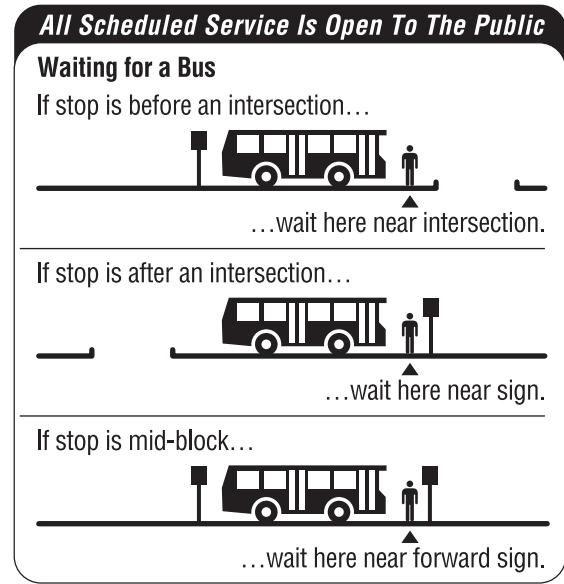

TARTA
Bus Route
Timetable and Map