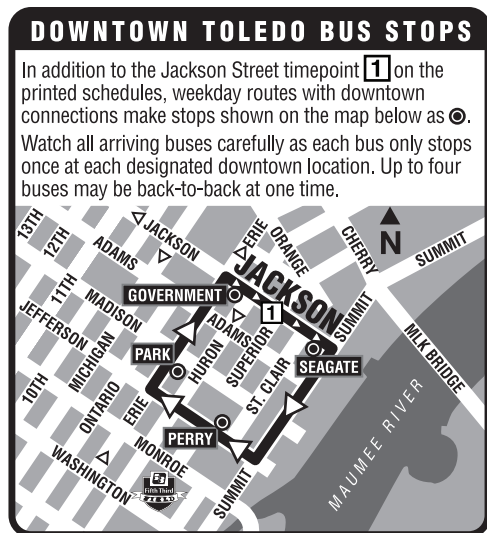

All TARTA buses are equipped with security cameras.

Toledo Area Regional Transit Authority
1127 W Central Ave
P.O. Box 792
Toledo, Ohio 43697-0792
419-243-RIDE (7433)
TARTA.com

Fares and General Information

Adults and students—cash fare . . . . . $ 1.25
Children under age six with adult (limit 2) . . . . . FREE
Senior Citizens* . . . . . .60¢
Persons With Disabilities* . . . . . .60¢
Medicare Card Holders . . . . . .60¢
Tokens—roll of 25 . . . . . $28.25
Weekly Pass $12.50
Monthly Pass $50.00
Senior/Disabled Weekly Pass* . . . . . $ 6.25
Senior/Disabled Monthly Pass* $25.00
*with TARTA Reduced Fare ID Card or Medicare Card
Tokens and weekly passes are available at most area banks and TARTA offices, 1127 W. Central Ave.
419-243-RIDE (419-243-7433) TARTA.com
TTY Users: 7-1-1 or 1-800-750-0750
Schedules are subject to change without notice.