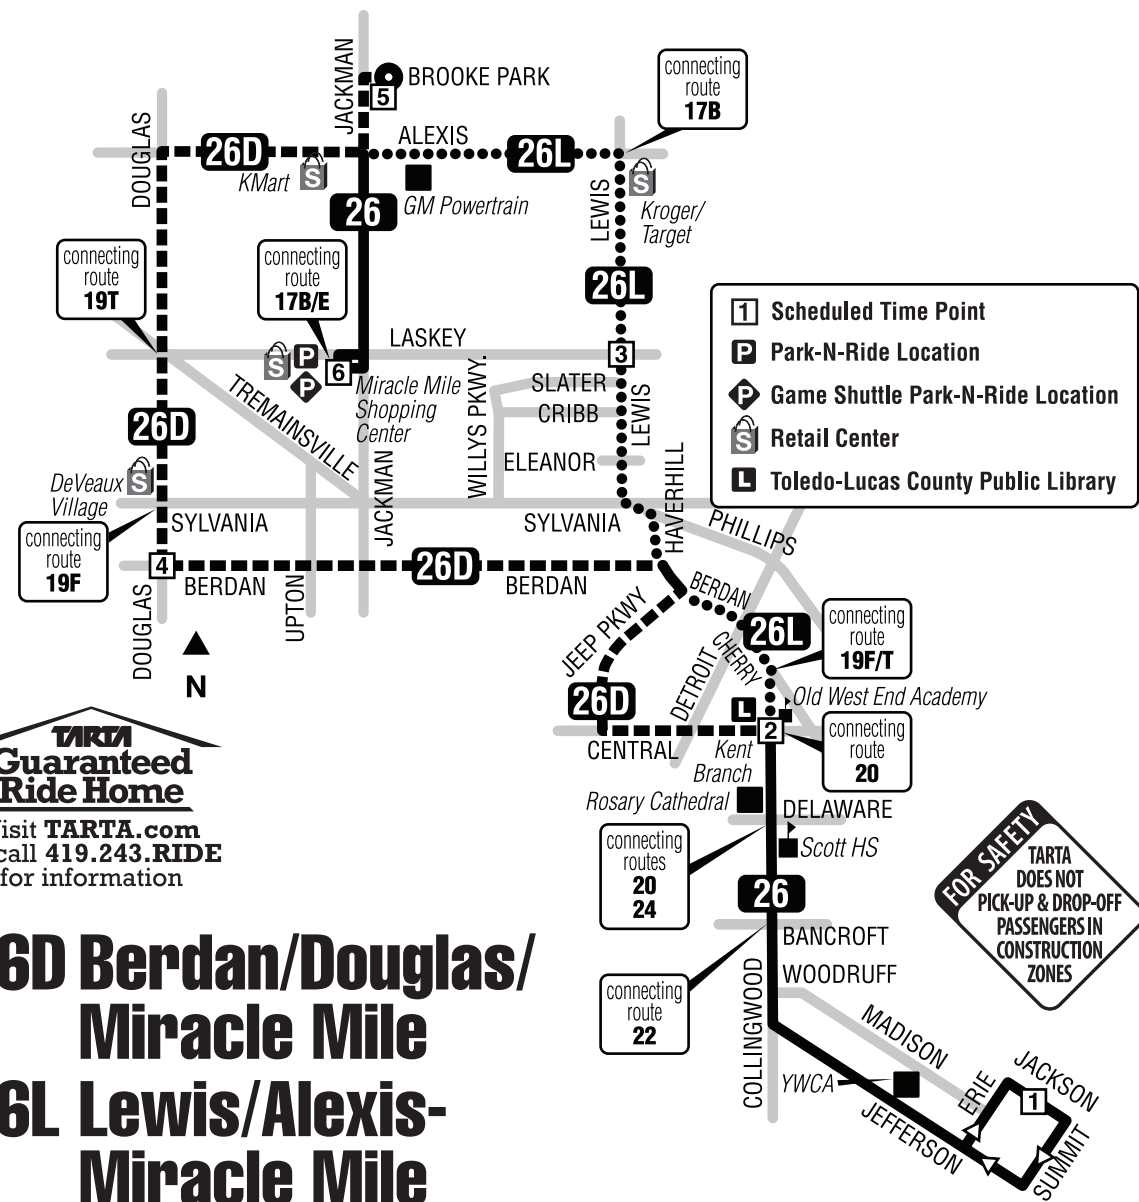

26

TARTA
Guaranteed
Ride Home
Visit TARTA.com
or call 419.243.RIDE
for information

26D Berdan/Douglas/ Miracle Mile 26L Lewis/Alexis- Miracle Mile

Effective June 4, 2017