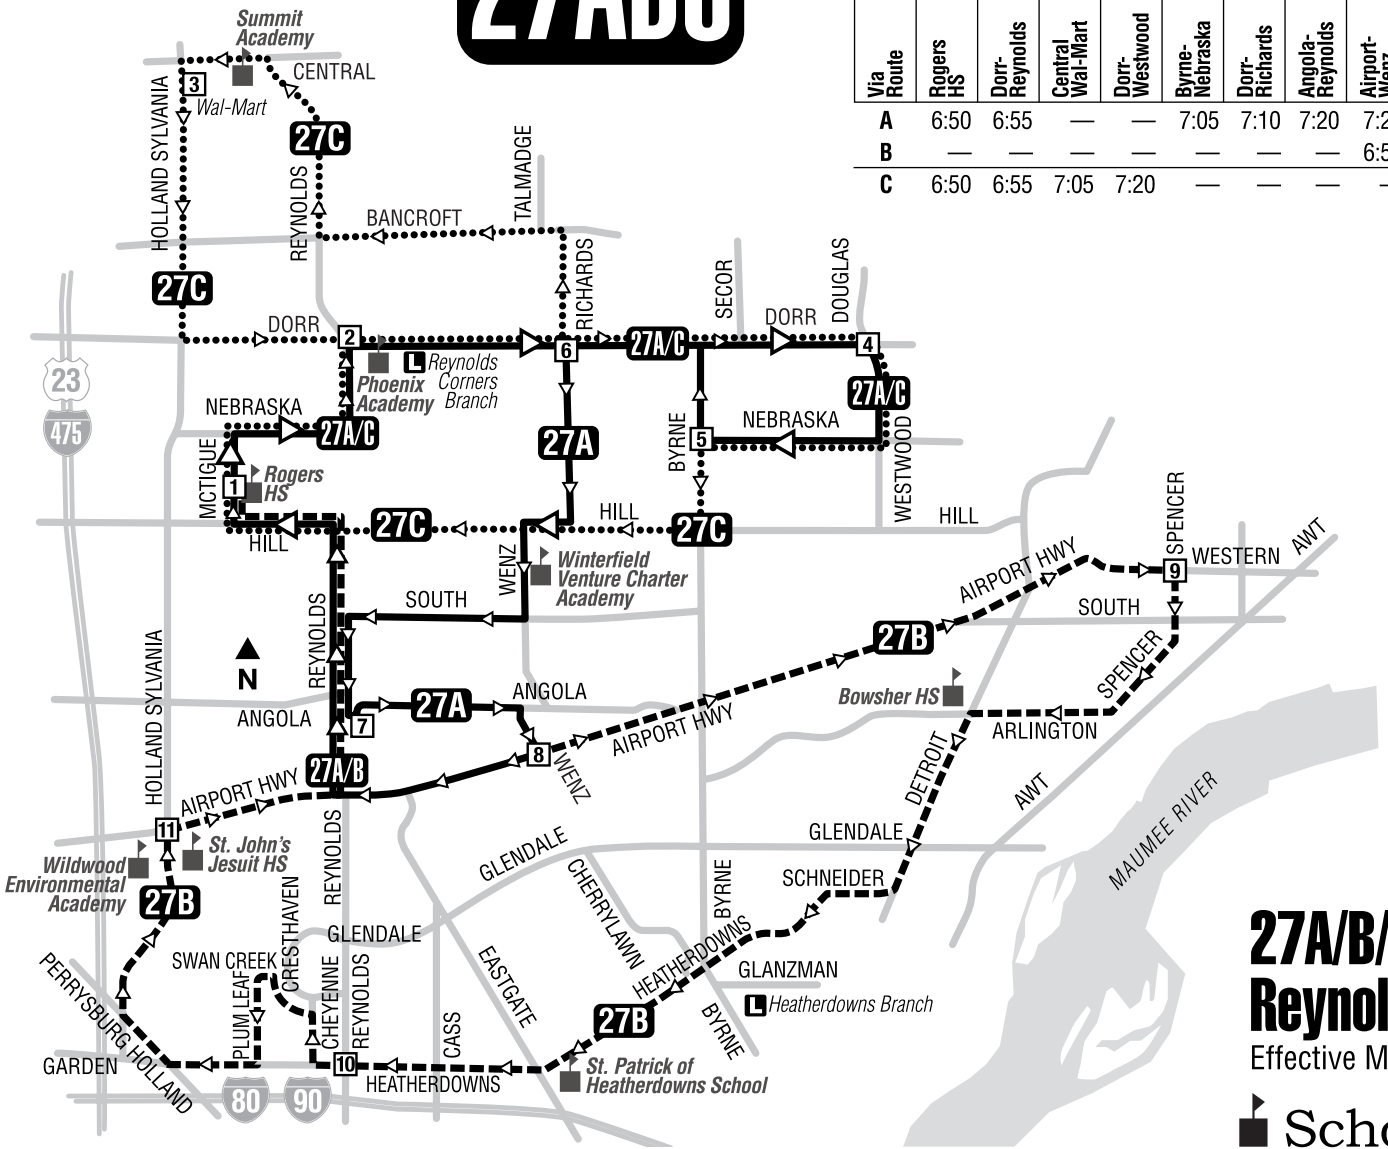

...wait here near forward sign.

TARTA
 Bus Route
 Timetable and Map

27ABC

27A/B/C Reynolds Rd. Crosstown

Effective March 20, 2016

School Days Only

- Phoenix Academy
- Rogers High School
- St. Patrick of Heatherdowns School
- St. John's Jesuit High School
- Summit Academy
- Wildwood Environmental Academy
- Winterfield Venture Charter Academy

**419-243-RIDE
 (419-243-7433)
 tarta.com**

27 Monday-Friday Morning

Via Route	1 Rogers HS	2 Dorr-Reynolds	3 Central Wal-Mart	4 Dorr-Westwood	5 Byrne-Nebraska	6 Dorr-Richards	7 Angola-Reynolds	8 Airport-Wenz	9 Western-Spencer	10 Heatherdowns-Reynolds	11 Airport-Holland Syl.	1 Rogers HS
A	6:50	6:55	—	—	7:05	7:10	7:20	7:25	—	—	—	7:35
B	—	—	—	—	—	—	—	6:50	7:00	7:15	7:25	7:30
C	6:50	6:55	7:05	7:20	—	—	—	—	—	—	—	7:30