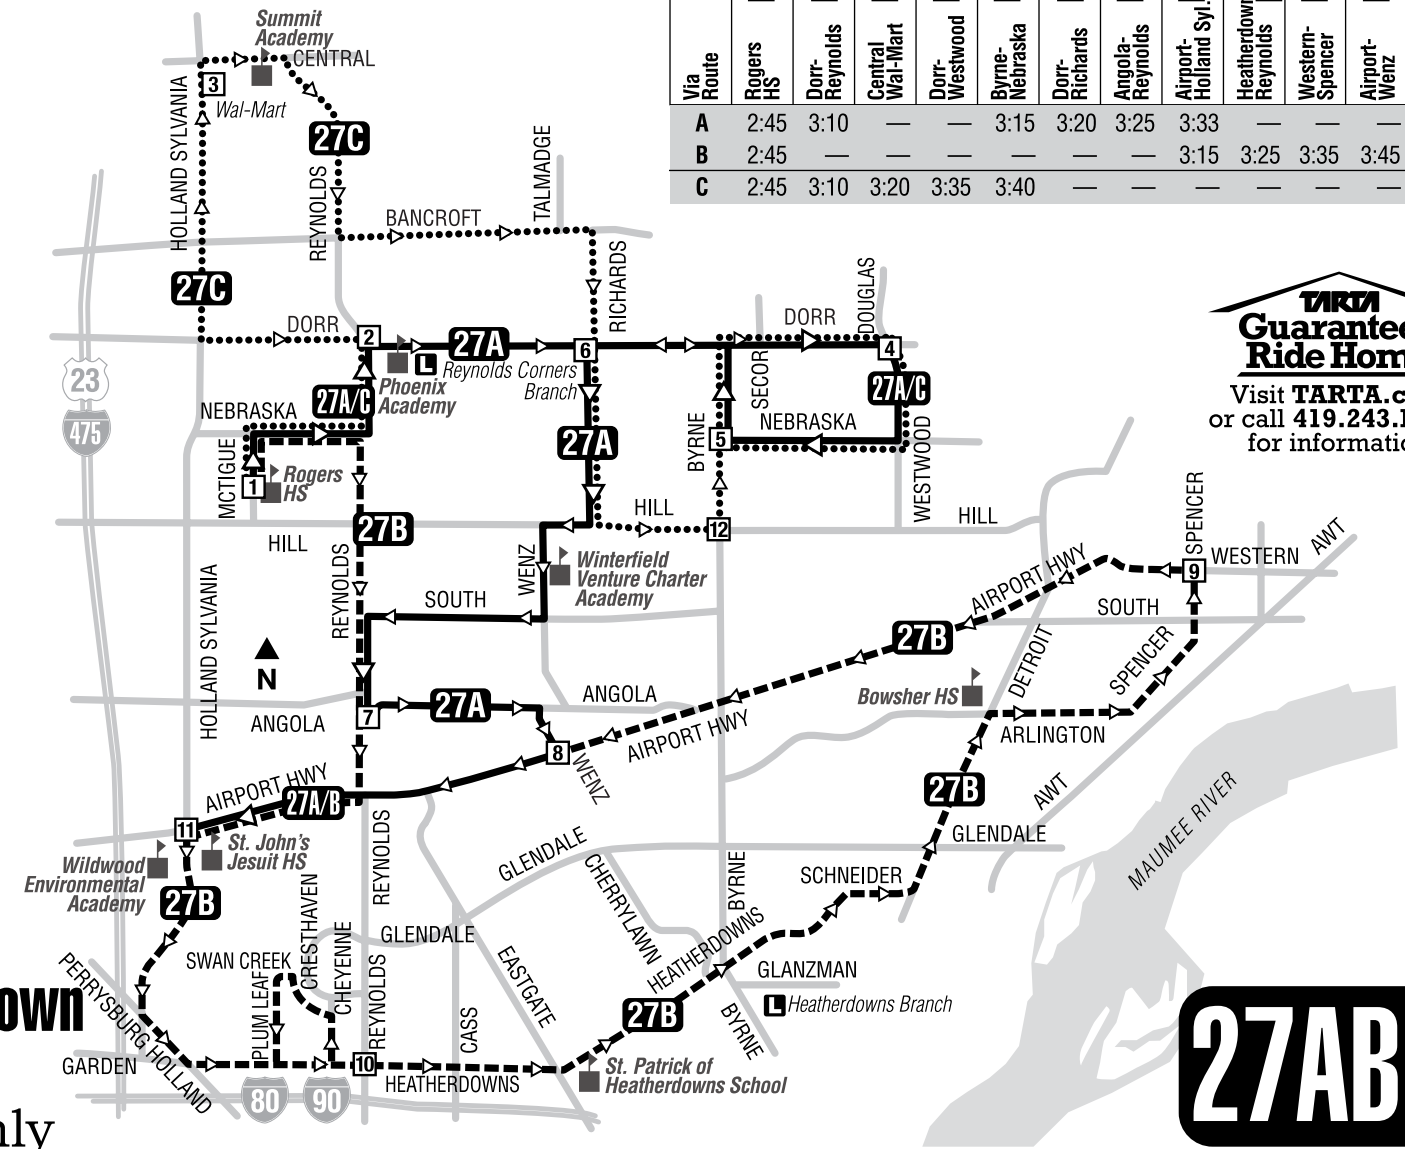

27ABC

DOWNTOWN TOLEDO STOPS

Most weekday routes with downtown connections make four stops as shown on the map: 1 The first stop each route arrives corresponds with the first time point on the schedule as shown here: 1 Watch all arriving buses carefully as each bus only stops once at its designated location. Up to four buses may be back-to-back at one time.

...wait here near forward sign.

TARTA
 Bus Route
 Timetable and Map

27ABC

27A/B/C Reynolds Rd. Crosstown

Effective March 20, 2016

School Days Only

- Phoenix Academy
- Rogers High School
- St. Patrick of Heatherdowns School
- St. John's Jesuit High School
- Summit Academy
- Wildwood Environmental Academy
- Winterfield Venture Charter Academy

**419-243-RIDE
 (419-243-7433)
 tarta.com**

27 Monday-Friday Morning

Via Route	1 Rogers HS	2 Dorr-Reynolds	3 Central Wal-Mart	4 Dorr-Westwood	5 Byrne-Nebraska	6 Dorr-Richards	7 Angola-Reynolds	8 Airport-Wenz	9 Western-Spencer	10 Heatherdowns-Reynolds	11 Airport-Holland Syl.	1 Rogers HS
A	6:50	6:55	—	—	7:05	7:10	7:20	7:25	—	—	—	7:35
B	—	—	—	—	—	—	—	6:50	7:00	7:15	7:25	7:30
C	6:50	6:55	7:05	7:20	—	—	—	—	—	—	—	7:30

27A/B/C
Reynolds Rd. Crosstown
 Effective March 20, 2016
 School Days Only

27 Monday-Friday Afternoon

Via Route	1 Rogers HS	2 Dorr-Reynolds	3 Central Wal-Mart	4 Dorr-Westwood	5 Byrne-Nebraska	6 Dorr-Richards	7 Angola-Reynolds	11 Airport-Holland Syl.	10 Heatherdowns-Reynolds	9 Western-Spencer	8 Airport-Wenz	12 Hill-Byrne
A	2:45	3:10	—	—	3:15	3:20	3:25	3:33	—	—	—	—
B	2:45	—	—	—	—	—	—	3:15	3:25	3:35	3:45	—
C	2:45	3:10	3:20	3:35	3:40	—	—	—	—	—	—	3:45