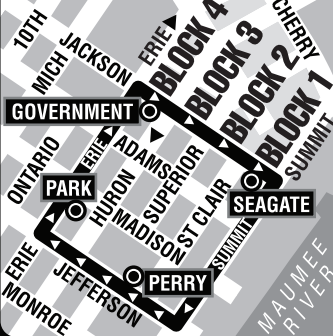

## DOWNTOWN TOLEDO BUS STOPS

In addition to the Jackson Street timepoint **1** on the printed schedules, weekday routes with downtown connections make stops shown on the map below as **2**. Watch all arriving buses carefully as each bus only stops once at each designated downtown location. Up to four buses may be back-to-back at one time.

<b>BLOCK 1</b>
5 31
32 34
<b>BLOCK 2</b>
2 17
20 28
<b>BLOCK 3</b>
22 26 27
<b>BLOCK 4</b>
12 14 15
16 19

Toledo Area Regional Transit Authority  
 1127 W Central Ave  
 P.O. Box 792  
 Toledo, Ohio 43697-0792  
 419-243-RIDE (7433)  
 TARTA.com

## 29X Monday-Friday Inbound

<b>6</b>	<b>5</b>	<b>4</b>	<b>3</b>	<b>2</b>	<b>1</b>
Third-Farnsworth	Waterville Kroger	Second-South	Park Station	Jackson Street	Owens-Corning
7:00	7:08	7:15	7:45	7:47	7:53
7:30	7:38	7:45	8:15	8:17	8:23

## 29X Monday-Friday Outbound

<b>1</b>	<b>3</b>	<b>2</b>	<b>5</b>	<b>4</b>
Owens-Corning	Park Station	Jackson Street	Waterville Kroger	Second-South
4:47	4:50	4:52	5:27	5:35
5:07	5:10	5:12	5:47	5:55

Shaded area denotes afternoon times.