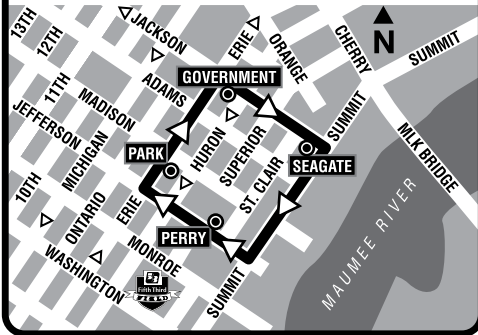

29X

DOWNTOWN TOLEDO STOPS

Most weekday routes with downtown connections make four stops as shown on the map: 1 The first stop each route arrives corresponds with the first time point on the schedule as shown here: 1 Watch all arriving buses carefully as each bus only stops once at its designated location. Up to four buses may be back-to-back at one time.

Toledo Area Regional Transit Authority
 1127 W Central Ave
 P.O. Box 792
 Toledo, Ohio 43697-0792
 419-243-RIDE (7433)
 TARTA.com

Fares and General Information

- Adults and students—cash fare \$ 1.25
 - Children under age six with adult (limit 2) FREE
 - Senior Citizens*60¢
 - Persons With Disabilities*60¢
 - Medicare Card Holders60¢
 - Tokens—roll of 25 \$28.25
 - Weekly Pass \$12.50
 - Monthly Pass \$50.00
 - Senior/Disabled Weekly Pass* \$ 6.25
 - Senior/Disabled Monthly Pass* \$25.00
- *with TARTA Reduced Fare ID Card or Medicare Card
- Tokens and weekly passes are available at most area banks and TARTA offices, 1127 W. Central Ave.
419-243-RIDE (419-243-7433) TARTA.com
 TTY Users: 7-1-1 or 1-800-750-0750
 Schedules are subject to change without notice.

All Scheduled Service Is Open To The Public

Waiting for a Bus

If stop is before an intersection...

If stop is after an intersection...

If stop is mid-block...

Bus Route
 Timetable and Map

29X

29X Waterville Express

29X

29X Monday-Friday Inbound

6 Third-Farnsworth	5 Waterville Kroger	4 Second-South	3 Park Station	2 Jackson Street	1 Owens-Corning
7:00	7:08	7:15	7:45	7:47	7:53
7:30	7:38	7:45	8:15	8:17	8:23

29X Monday-Friday Outbound