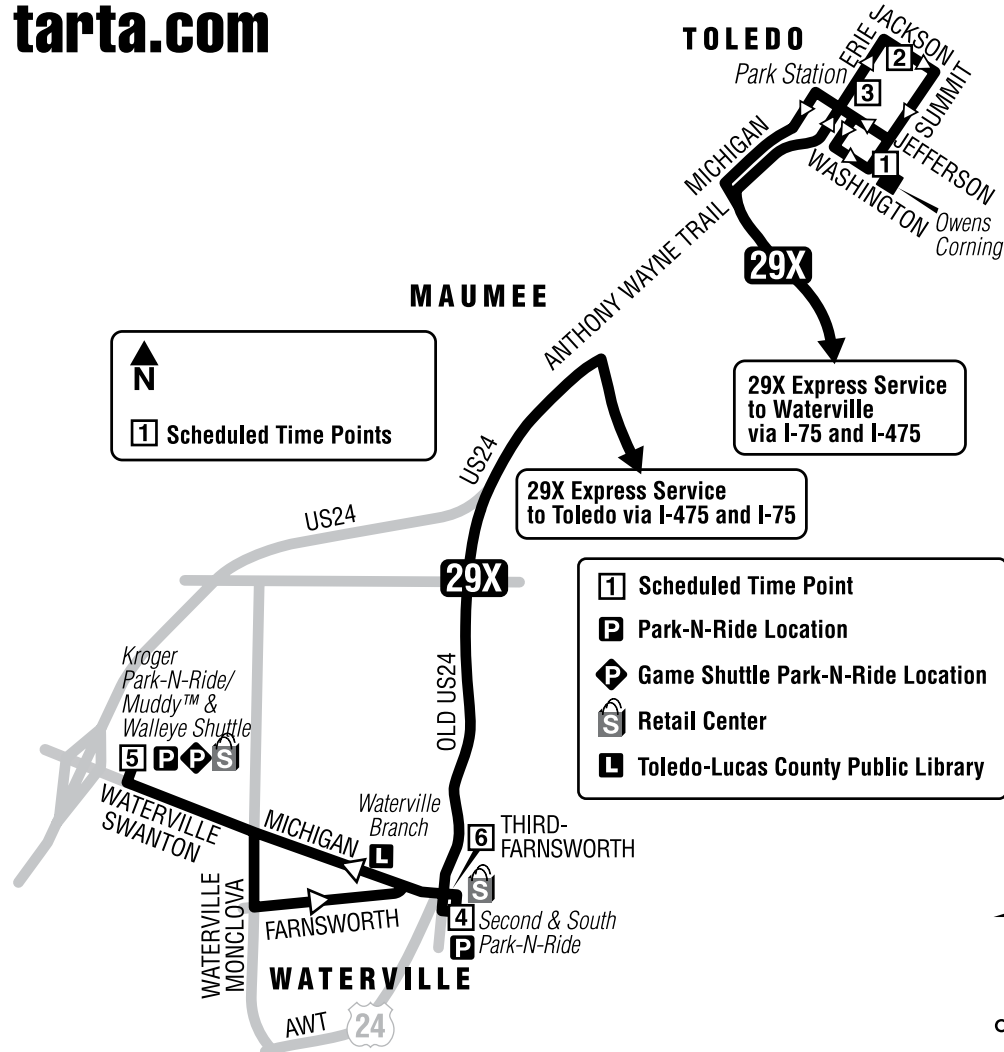

29X

DOWNTOWN TOLEDO STOPS

Most weekday routes with downtown connections make four stops as shown on the map: 1 The first stop each route arrives corresponds with the first time point on the schedule as shown here: 1 Watch all arriving buses carefully as each bus only stops once at its designated location. Up to four buses may be back-to-back at one time.

Toledo Area Regional Transit Authority
 1127 W Central Ave
 P.O. Box 792
 Toledo, Ohio 43697-0792
 419-243-RIDE (7433)
 TARTA.com

Fares and General Information

- Adults and students—cash fare \$ 1.25
 - Children under age six with adult (limit 2) FREE
 - Senior Citizens*60¢
 - Persons With Disabilities*60¢
 - Medicare Card Holders60¢
 - Tokens—roll of 25 \$28.25
 - Weekly Pass \$12.50
 - Monthly Pass \$50.00
 - Senior/Disabled Weekly Pass* \$ 6.25
 - Senior/Disabled Monthly Pass* \$25.00
- *with TARTA Reduced Fare ID Card or Medicare Card
- Tokens and weekly passes are available at most area banks and TARTA offices, 1127 W. Central Ave.
419-243-RIDE (419-243-7433) TARTA.com
 TTY Users: 7-1-1 or 1-800-750-0750
 Schedules are subject to change without notice.

29X

29X Monday-Friday Inbound

6 Third-Farnsworth	5 Waterville Kroger	4 Second-South	3 Park Station	2 Jackson Street	1 Owens-Corning
7:00	7:08	7:15	7:45	7:47	7:53
7:30	7:38	7:45	8:15	8:17	8:23

29X Monday-Friday Outbound

1 Owens-Corning	3 Park Station	2 Jackson Street	5 Waterville Kroger	4 Second-South
4:47	4:50	4:52	5:27	5:35
5:07	5:10	5:12	5:47	5:55

Shaded area denotes afternoon times.

TARTA
park-n-ride
 Drive a little. Save a lot.
WATERVILLE KROGER/SECOND & SOUTH