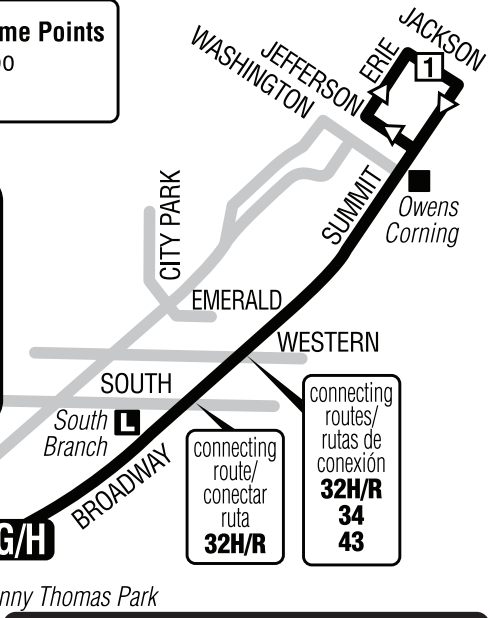

General Information / Información general
Fares / Tarifas

Adults and students—cash fare . . . . . $ 1.25
Tarifas para adultos y estudiantes—en efectivo. $ 1.25

Children under age six with adult (limit 2) . . . . . FREE
Los niños menores de seis años con un adulto (limite 2) . . . . . GRATIS

Senior Citizens* . . . . . 60¢
Personas mayores de edad* . . . . . 60¢

Persons With Disabilities* . . . . . 60¢
Personas con Incapacidad* . . . . . 60¢

Medicare Card Holders . . . . . 60¢
Poseedores de Tarjeta Medicare . . . . . 60¢

Tokens—roll of 25 . . . . . $28.25
Fichas - Rollo de 25 . . . . . $28.25

Weekly Pass $12.50
Pases Semanales $12.50

Monthly Pass $50.00
Pases Mensuales $50.00

Senior/Disabled Weekly Pass* . . . . . $ 6.25
Pases semanales para Personas Mayores de edad/Discapacitados* . . . . . $ 6.25

Senior/Disabled Monthly Pass* $25.00
Pases Mensuales para Personas Mayores de edad/Discapacitados $25.00

*with TARTA Reduced Fare ID Card or Medicare Card
*Con Tarjeta de Identificación de Tarifas Reducidas o Tarjeta de Medicare

Tokens and weekly passes are available at most area banks and TARTA offices, 1127 W. Central Ave.
Las fichas y los pases semanales están disponibles en la mayoría de los bancos de la zona y en las oficinas de TARTA, 1127 W. Central Ave.

419-243-RIDE (419-243-7433) | TARTA.com
TTY users call 711 or 1-800-750-0750
Los usuarios de TTY pueden llamar al 711 o 1-800-750-0750

Schedules are subject to change without notice.
Los horarios están sujetos a cambiar sin aviso.

All Scheduled Service is Open to the Public.
Todo servicio Programado está Abierto al Público.

31G Glendale/Southwyck
31H Heatherdowns/Southwyck

Effective June 4, 2017
Ruta de Autobus Horarios y Mapas
A partir del 4 de junio de 2017

TARTA park-n-ride
Drive a little. Save a lot.
SOUTHLAND SHOPPING CENTER

419-243-RIDE
(419-243-7433)
tarta.com