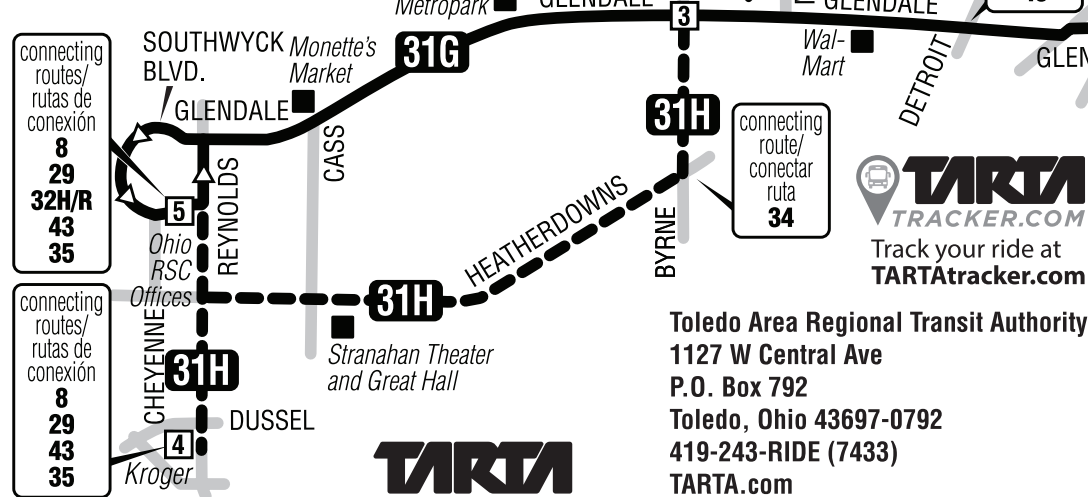

**31G Glendale/Southwyck**  
**31H Heatherdowns/Southwyck**

Effective June 4, 2017  
A partir del 4 de junio de 2017

**TARTA**  
**Guaranteed Ride Home**  
Visit **TARTA.com**  
or call **419.243.RIDE**  
for information

**Toledo Area Regional Transit Authority**  
1127 W Central Ave  
P.O. Box 792  
Toledo, Ohio 43697-0792  
419-243-RIDE (7433)  
TARTA.com

**TARTA park-n-ride**  
Drive a little. Save a lot.  
**SOUTHLAND SHOPPING CENTER**