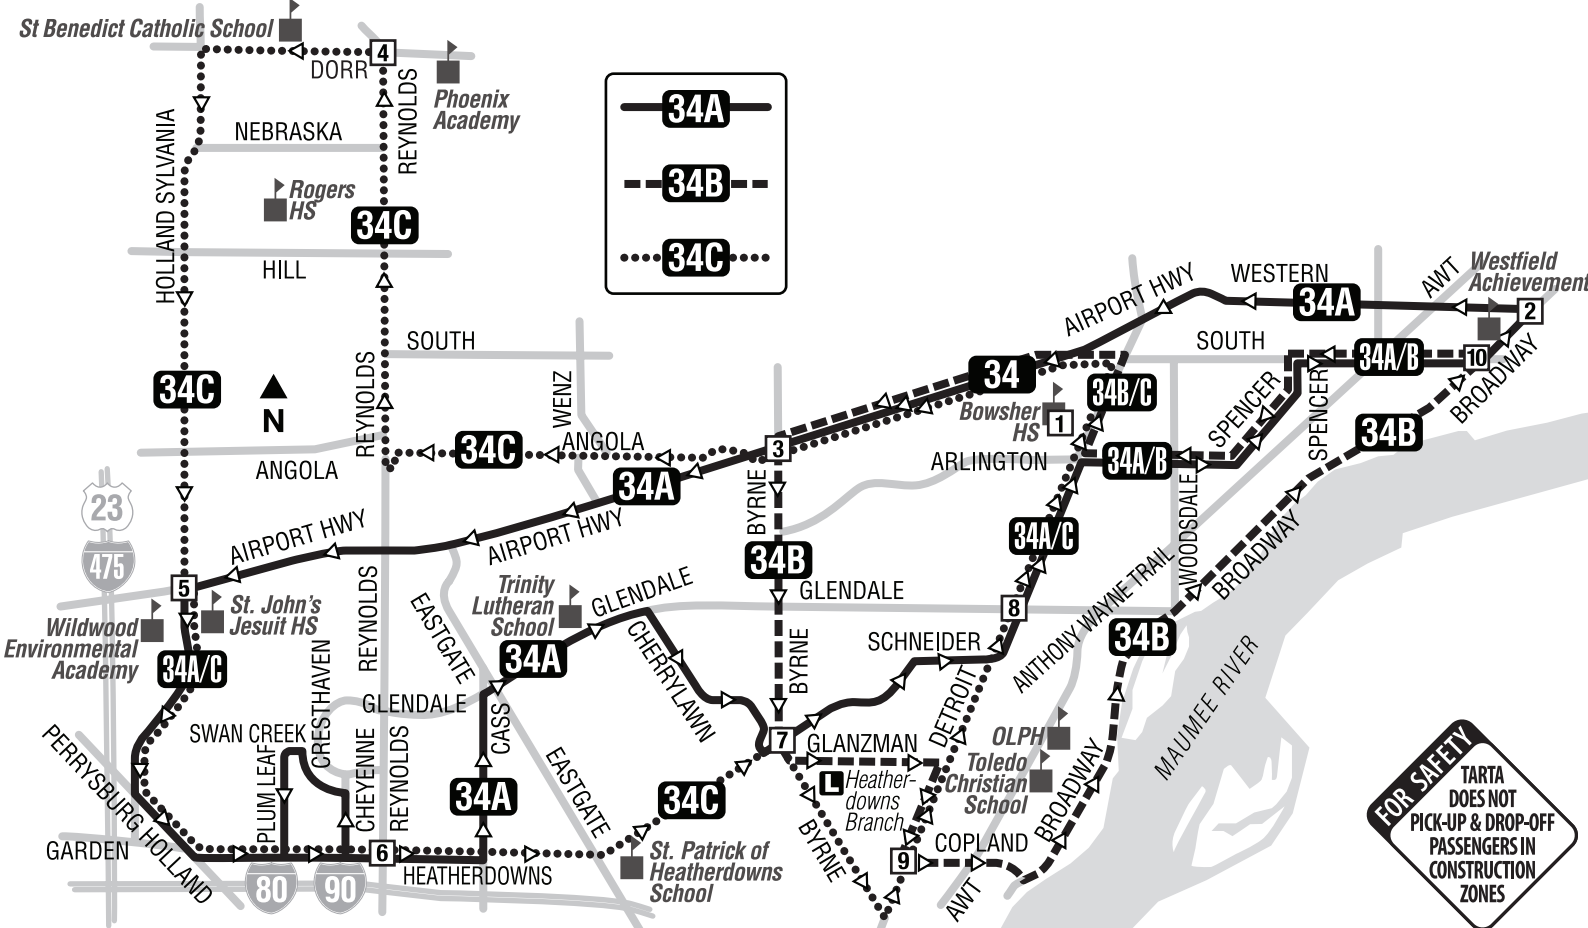

34A/B/C Airport Hwy Crosstown

Effective January 7, 2018

School Days Only

34 Monday-Friday Morning

Via Route	1	2	3	4	5	6	7	8	9	10	1
	Bowsher HS	Broadway-Western	Airport-Byrne	Dorr-Reynolds	Airport-Holland Syl	Reynolds-Heatherdowns	Byrne-Heatherdowns	Glendale-Detroit	Detroit-Copland	South-Broadway	Bowsher HS
A	6:40	6:50	7:00	—	7:10	7:20	—	7:30	—	—	7:35
B	7:00	—	7:05	—	—	—	—	—	7:15	7:25	7:30
C	6:50	—	6:55	7:05	7:15	7:20	7:25	—	—	—	7:35

34ABC

34 Monday-Friday Afternoon

Via Route	1	10	9	3	11	4	5	8
	Bowsher HS	South-Broadway	Detroit-Copland	Airport-Byrne	South-Spencer	Dorr-Reynolds	Airport-Holland Syl	Glendale-Detroit
A	2:45	3:05	—	3:20	—	—	3:30	3:50
B	2:45	3:05	3:15	3:22	3:30	—	—	—
C	2:45	—	—	3:10	—	3:20	3:30	3:45

FOR SAFETY
TARTA DOES NOT
PICK-UP & DROP-OFF
PASSENGERS IN
CONSTRUCTION
ZONES