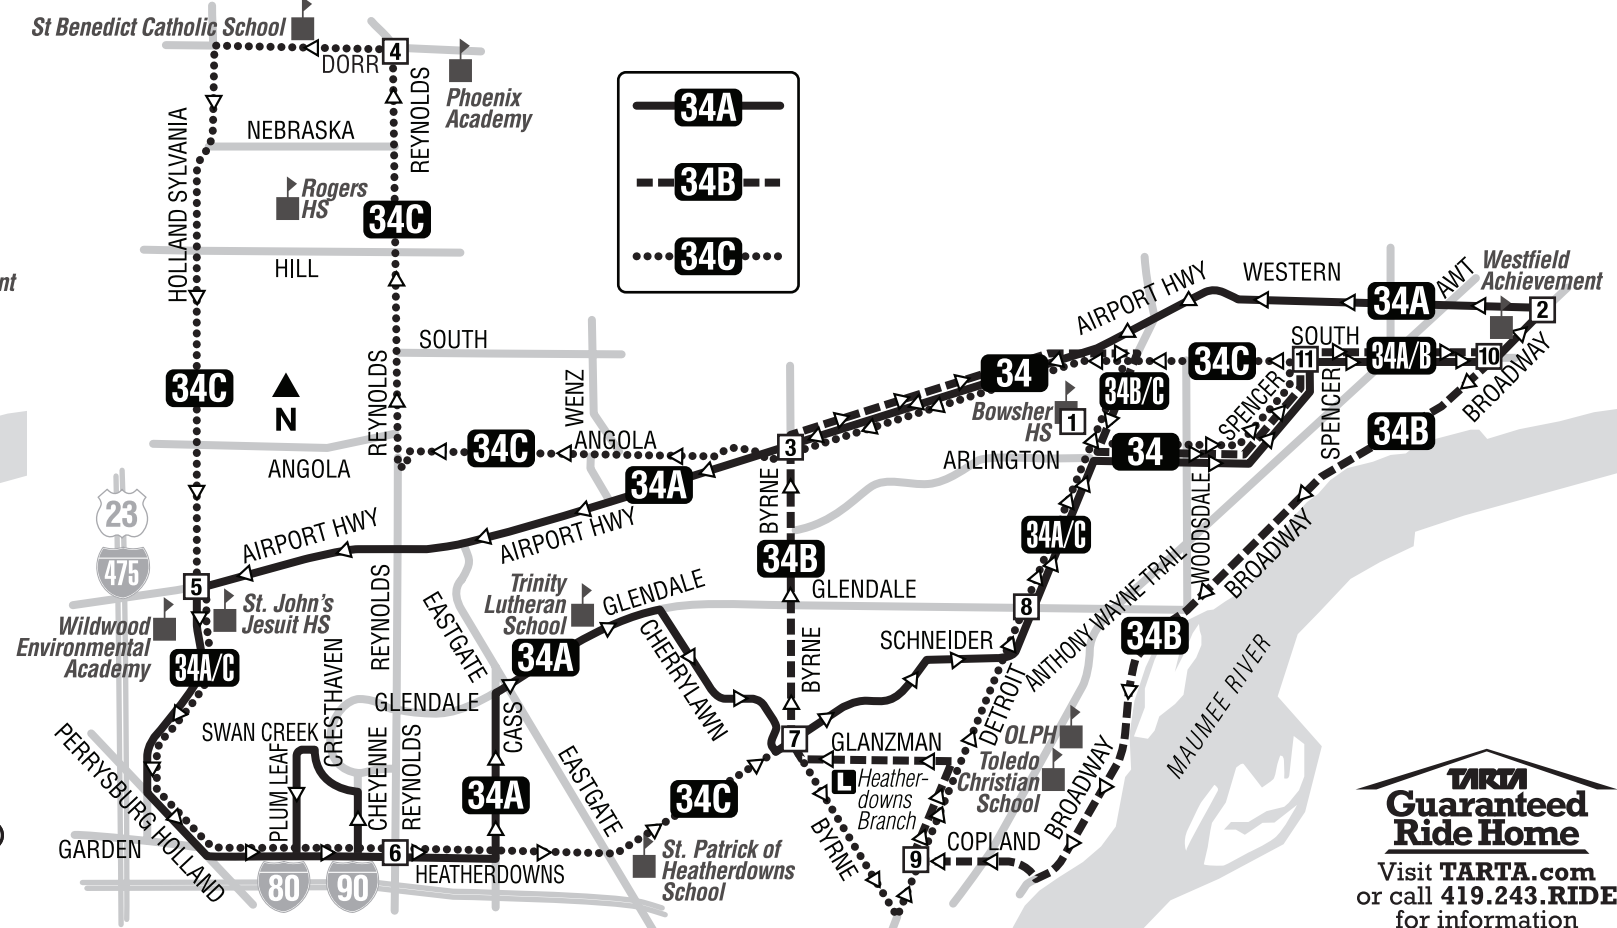

TARTA
**Guaranteed
Ride Home**
Visit TARTA.com
or call 419.243.RIDE
for information