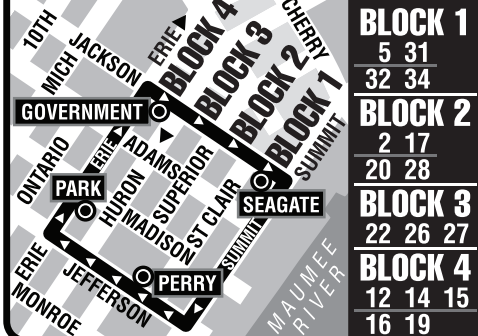

## DOWNTOWN TOLEDO BUS STOPS

In addition to the Jackson Street timepoint **1** on the printed schedules, weekday routes with downtown connections make stops shown on the map below as **2**. Watch all arriving buses carefully as each bus only stops once at each designated downtown location. Up to four buses may be back-to-back at one time.