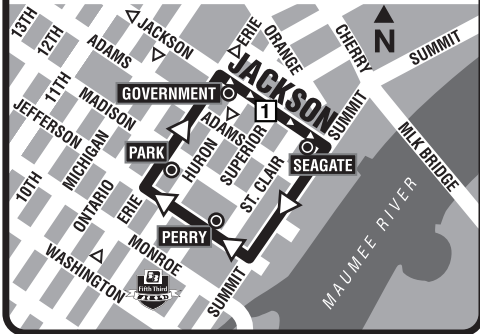

## DOWNTOWN TOLEDO BUS STOPS

In addition to the Jackson Street timepoint **1** on the printed schedules, weekday routes with downtown connections make stops shown on the map below as **⊙**. Watch all arriving buses carefully as each bus only stops once at each designated downtown location. Up to four buses may be back-to-back at one time.

## 35 Airport/ Maumee-Arrowhead

Effective June 4, 2017

**Notes:** L Downtown Lineup on Jackson between Superior and Huron.

- 1** Scheduled Time Point
- P** Park-N-Ride Location
- P** Game Shuttle Park-N-Ride Location
- S** Retail Center
- L** Toledo-Lucas County Public Library

### 35 Monday-Friday Outbound

1	3	4	5	6	7
Jackson Street	South-Spencer	Airport-Byrnes	Airport-Reynolds	Southwyck Boulevard	Maumee Kroger
6:00L	6:12	6:22	6:27	6:32	6:47
7:25	7:37	7:47	7:52	7:57	8:12
7:45	7:57	8:07	8:12	8:17	8:32
8:50	9:02	9:12	9:17	9:22	9:37
9:10	9:22	9:32	9:37	9:42	9:57
10:35	10:47	10:57	11:02	11:07	11:22
1:50	2:02	2:12	2:17	2:22	2:37
3:15	3:27	3:37	3:42	3:47	4:02
3:50	4:02	4:12	4:17	4:22	4:37
4:40	4:52	5:02	5:07	5:12	5:27
5:15	5:27	5:37	5:42	5:47	6:02

### 35 Monday-Friday Inbound

7	5	4	3	2	1
Maumee Kroger	Airport-Reynolds	Airport-Byrnes	South-Spencer	Park Station	Jackson Street
6:52	6:58	7:04	7:15	7:23	7:25
8:17	8:23	8:29	8:40	8:48	8:50
8:37	8:43	8:49	9:00	9:08	9:10
9:42	9:48	9:54	10:05	10:13	10:15
10:02	10:08	10:14	10:25	10:33	10:35
11:27	11:33	11:39	11:50	11:58	12:00
2:42	2:48	2:54	3:05	3:13	3:15
4:07	4:13	4:19	4:30	4:38	4:40
4:42	4:48	4:54	5:05	5:13	5:15
5:32	5:38	5:44	5:55	6:03	6:05
6:07	6:13	6:19	6:30	6:38	6:40