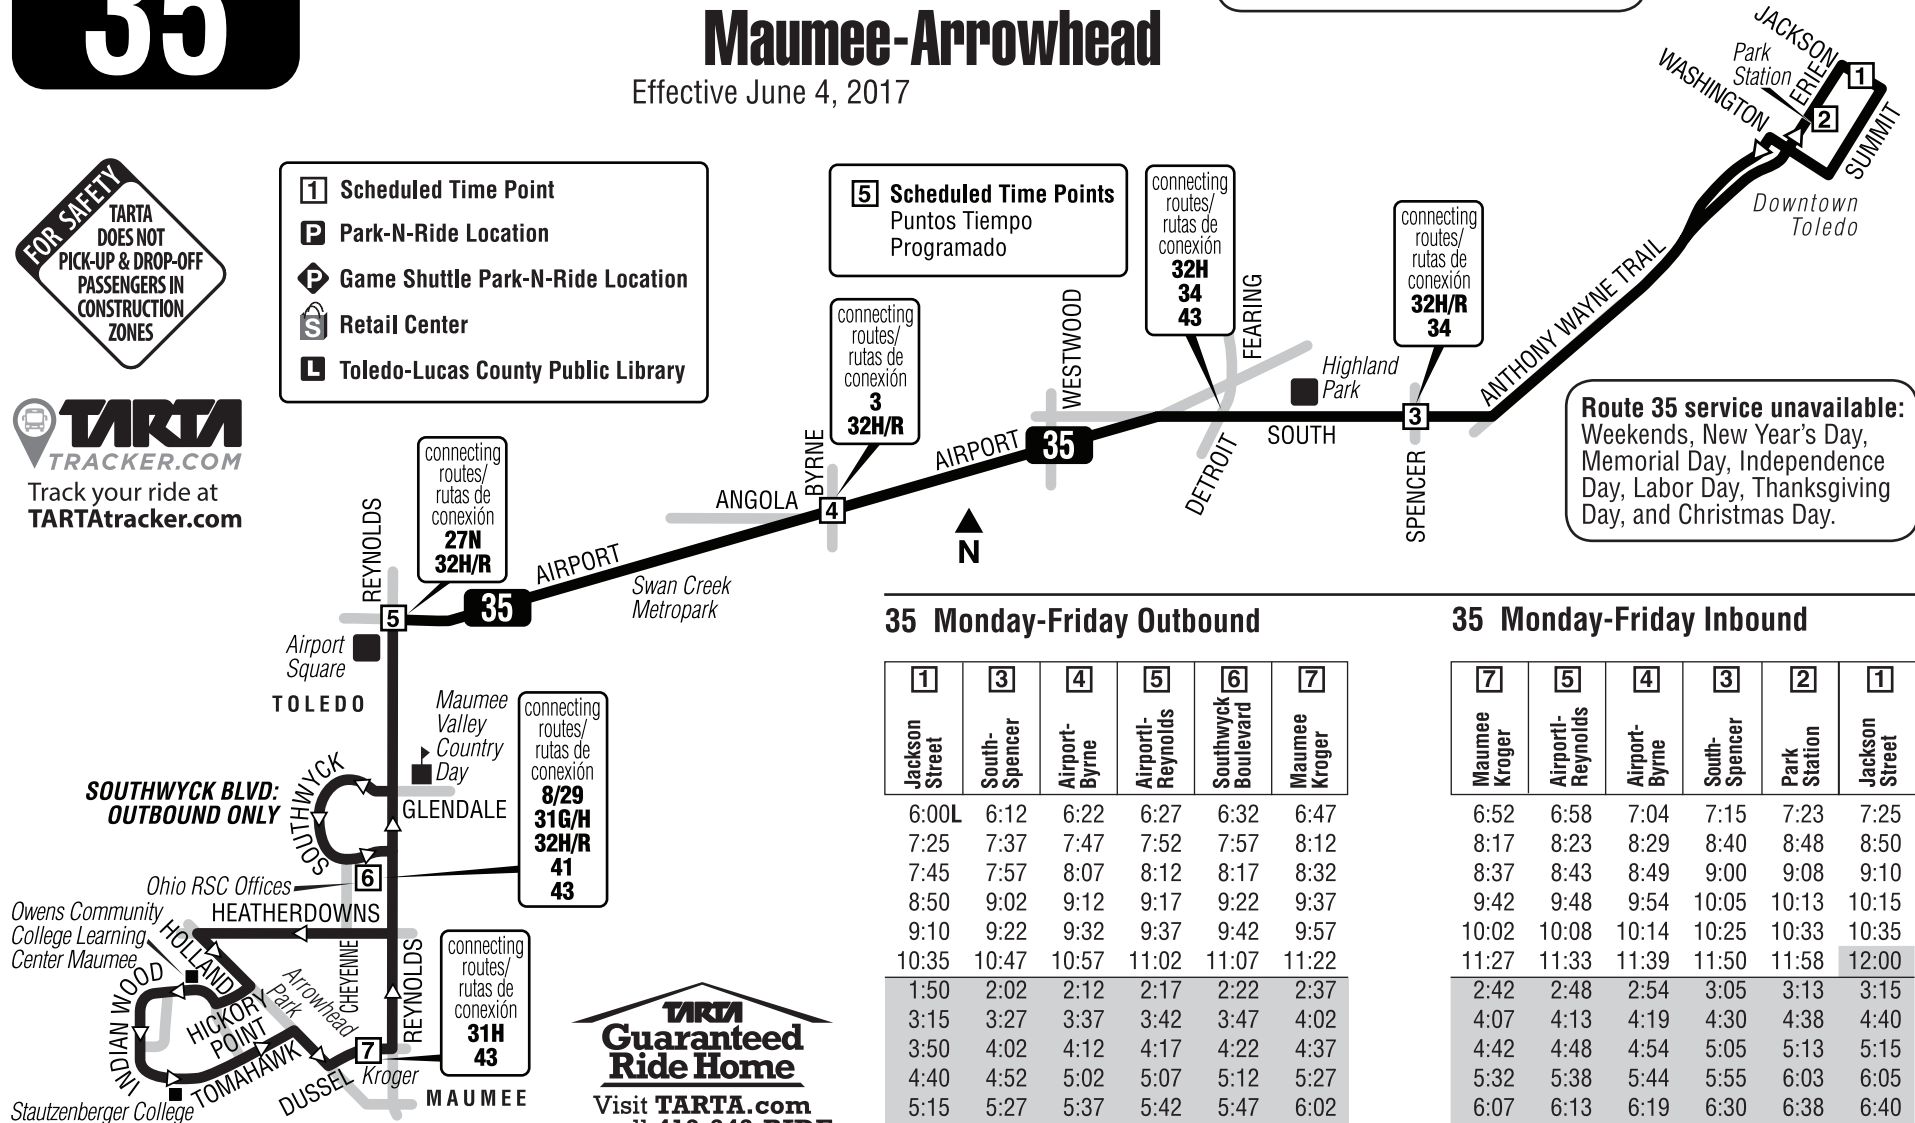

## DOWNTOWN TOLEDO BUS STOPS

In addition to the Jackson Street timepoint **1** on the printed schedules, weekday routes with downtown connections make stops shown on the map below as **⊙**. Watch all arriving buses carefully as each bus only stops once at each designated downtown location. Up to four buses may be back-to-back at one time.

## 35 Airport/ Maumee-Arrowhead

Effective June 4, 2017

**Notes:** L Downtown Lineup on Jackson between Superior and Huron.

- 1** Scheduled Time Point
- P** Park-N-Ride Location
- P** Game Shuttle Park-N-Ride Location
- S** Retail Center
- L** Toledo-Lucas County Public Library

**Route 35 service unavailable:** Weekends, New Year's Day, Memorial Day, Independence Day, Labor Day, Thanksgiving Day, and Christmas Day.