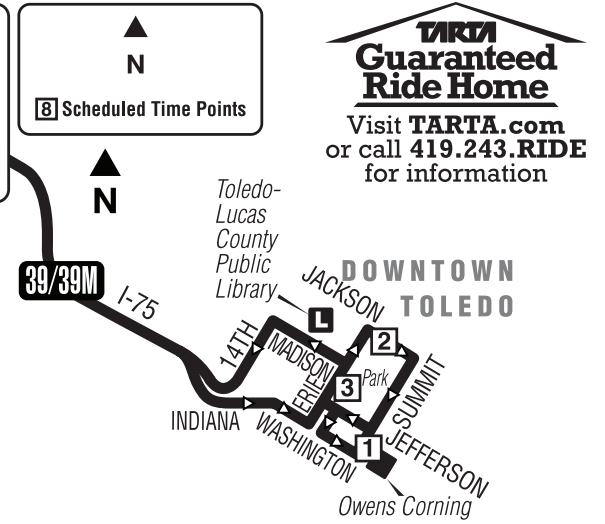

39

TARTA

Bus Route Timetable and Map

39

DOWNTOWN TOLEDO STOPS

Most weekday routes with downtown connections make four stops as shown on the map: ● The first stop each route arrives corresponds with the first time point on the schedule as shown here: 1 Watch all arriving buses carefully as each bus only stops once at its designated location. Up to four buses may be back-to-back at one time.

Shaded area denotes afternoon times.

39

TARTA Bus Route Timetable and Map

FOR SAFETY
TARTA DOES NOT PICK-UP & DROP-OFF PASSENGERS IN CONSTRUCTION ZONES

TARTA park-n-ride
Drive a little. Save a lot.
CENTENNIAL TERRACE & FRANKLIN PARK MALL

- 1 Scheduled Time Point
- P Park-N-Ride Location
- P Game Shuttle Park-N-Ride Location
- S Retail Center
- L Toledo-Lucas County Public Library

NOTES: ♦ Timepoint for stop on Royer Road between Monroe Street and Sylvania Avenue

TARTA Guaranteed Ride Home
Visit TARTA.com or call 419.243.RIDE for information

Stops at ProMedica Health and Wellness Center 5700 Monroe Street in Sylvania
Routes 6 and 39M inbound and outbound