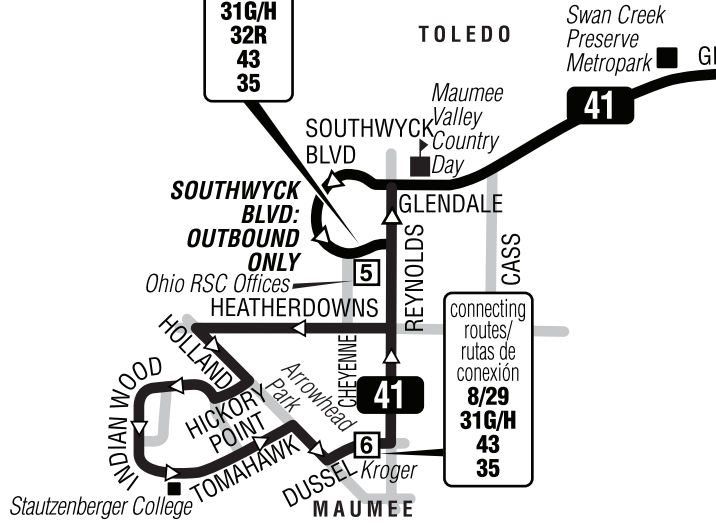

41

TARTA 41

Bus Route
Timetable and Map

DOWNTOWN TOLEDO BUS STOPS

In addition to the Jackson Street timepoint **1** on the printed schedules, weekday routes with downtown connections make stops shown on the map below as **⊙**. Watch all arriving buses carefully as each bus only stops once at each designated downtown location. Up to four buses may be back-to-back at one time.

The Southland Park-N-Ride serves route 41 and the TARTA Muddy™ Shuttle only. Route 31G and 31H buses do not make stops in the parking area.

connecting routes/
 rutas de conexión
8/29
31G/H
32R
43
35

5 Scheduled Time Points
 Puntos Tiempo Programado

connecting route/
 conectar ruta
3

connecting routes/
 rutas de conexión
34
43

Route 41 service unavailable:
 Weekends, New Year's Day,
 Memorial Day, Independence
 Day, Labor Day, Thanksgiving
 Day, and Christmas Day.

TARTA
 TRACKER.COM
 Track your ride at
TARTAtacker.com

Limited/Express-Only

41 Monday-Friday Outbound (from downtown)

1	4	5	6
Jackson Street	Southland Shopping	Southwyck Boulevard	Maumee Kroger
6:25	6:45	6:55	7:10
7:50	8:10	8:20	8:35
9:15	9:35	9:45	10:00
2:25	2:45	2:55	3:10
3:50	4:10	4:20	4:35
5:15	5:35	5:45	6:00