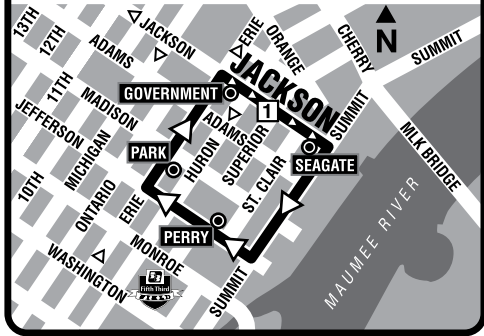

41

TARTA

Bus Route Timetable and Map

41

DOWNTOWN TOLEDO BUS STOPS

In addition to the Jackson Street timepoint **1** on the printed schedules, weekday routes with downtown connections make stops shown on the map below as **⊙**. Watch all arriving buses carefully as each bus only stops once at each designated downtown location. Up to four buses may be back-to-back at one time.

...wait here near forward sign.

419-243-RIDE
(419-243-7433)
tarta.com

100% 

41

41 Glendale-Southland/ Maumee-Arrowhead

Effective September 6, 2015

Notes: L Downtown Lineup on Jackson between Superior and Huron.

- 1** Scheduled Time Point
- P** Park-N-Ride Location
- P** Game Shuttle Park-N-Ride Location
- S** Retail Center
- L** Toledo-Lucas County Public Library

The Southland Park-N-Ride serves route 41 and the TARTA Muddy™ Shuttle only. Route 31G and 31H buses do not make stops in the parking area.

41 Monday-Friday Inbound (to downtown)

6	4	3	2	1
Maumee Kroger	Southland Shopping	Park Station	Jackson Street	Owens Corning
7:10	7:20	7:35	7:37	7:43
8:45	8:55	9:10	9:12	9:18
10:20	10:30	10:45	10:47	10:53
3:05	3:15	3:30	3:32	3:38
4:35	4:45	5:00	5:02	5:08
6:05	6:15	6:30	6:32	6:38