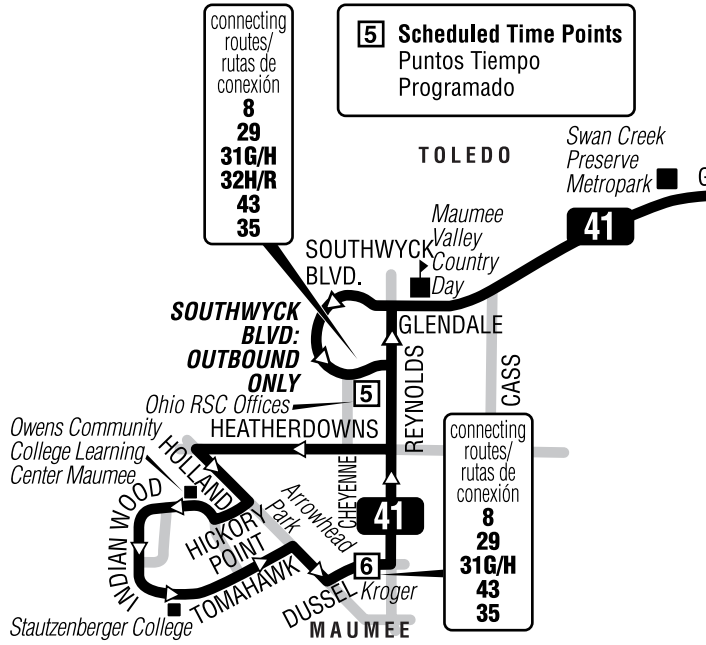

41

TARTA

Bus Route Timetable and Map

41

DOWNTOWN TOLEDO BUS STOPS

In addition to the Jackson Street timepoint **1** on the printed schedules, weekday routes with downtown connections make stops shown on the map below as **⊙**. Watch all arriving buses carefully as each bus only stops once at each designated downtown location. Up to four buses may be back-to-back at one time.

...wait here near forward sign.

419-243-RIDE
(419-243-7433)
tarta.com

100% 

41

41 Glendale-Southland/ Maumee-Arrowhead

Effective September 6, 2015

Notes: L Downtown Lineup on Jackson between Superior and Huron.

- 1** Scheduled Time Point
- P** Park-N-Ride Location
- P** Game Shuttle Park-N-Ride Location
- S** Retail Center
- L** Toledo-Lucas County Public Library

The Southland Park-N-Ride serves route 41 and the TARTA Muddy™ Shuttle only. Route 31G and 31H buses do not make stops in the parking area.

Route 41 service unavailable: Weekends, New Year's Day, Memorial Day, Independence Day, Labor Day, Thanksgiving Day, and Christmas Day.

41 Monday-Friday Outbound (from downtown)

1	3	2	4	5	6
Owens Corning	Park Station	Jackson Street	Southland Shopping	Southwyck Boulevard	Maumee Kroger
6:20	6:23	6:25	6:45	6:55	7:10
7:55	7:58	8:00	8:20	8:30	8:45
9:30	9:33	9:35	9:55	10:05	10:20
2:15	2:18	2:20	2:40	2:50	3:05
3:45	3:48	3:50	4:10	4:20	4:35
5:15	5:18	5:20	5:40	5:50	6:05