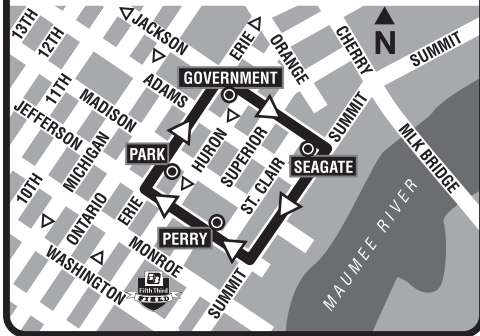

## Bus Route Timetable and Map

### DOWNTOWN TOLEDO STOPS

Most weekday routes with downtown connections make four stops as shown on the map. The first stop each route arrives corresponds with the first time point on the schedule as shown here: 1 Watch all arriving buses carefully as each bus only stops once at its designated location. Up to four buses may be back-to-back at one time.

### 43 Monday-Friday Outbound (from downtown)

1	2	3	4	5	6	7	8	9
Jackson Street	Western-Spencer	Glendale-Detroit	UT Medical	Byrne-Detroit	Wayne-Gibus	Meijer Store	Maumee Kroger	Southwyck Boulevard
7:20	7:32	7:40	7:45	7:55	8:06	8:12	8:16	8:32
9:00	9:12	9:20	9:25	9:35	9:46	9:52	9:56	10:12
11:30	11:42	11:50	11:55	12:05	12:16	12:22	12:26	12:42
2:00	2:12	2:20	2:25	2:35	2:46	2:52	2:56	3:12
3:00	3:12	3:20	3:25	3:35	3:46	3:52	3:56	4:12
3:45	3:57	4:05	4:10	4:20	4:31	4:37	4:41	4:57
4:30	4:42	4:50	4:55	5:05	5:16	5:22	5:26	5:42
5:30	5:42	5:50	5:55	6:05	6:16	6:22	6:26	6:42

**Notes:** L Downtown Lineup on Jackson between Superior and Huron.

**TARTA**  
**Guaranteed Ride Home**  
Visit [TARTA.com](http://TARTA.com)  
or call 419.243.RIDE  
for information