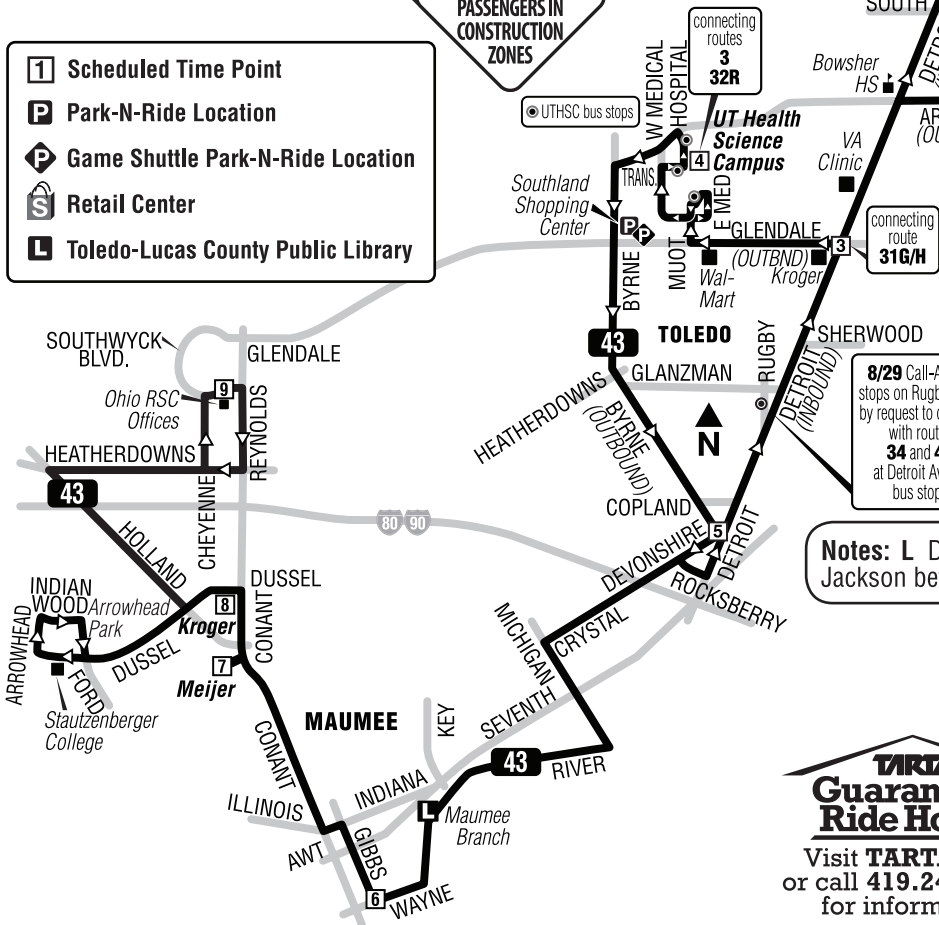

# 43

**TARTA**  
TRACKER.COM  
Track your ride at  
TARTAtacker.com

## 43 Maumee-Arrowhead/ Western via UTMC

Effective June 4, 2017

**FOR SAFETY**  
TARTA DOES NOT  
PICK-UP & DROP-OFF  
PASSENGERS IN  
CONSTRUCTION  
ZONES

- 1** Scheduled Time Point
- P** Park-N-Ride Location
- Ⓜ** Game Shuttle Park-N-Ride Location
- 📶** Retail Center
- 📖** Toledo-Lucas County Public Library

**Route 43 service unavailable:**  
Weekends, New Year's Day,  
Memorial Day, Independence  
Day, Labor Day, Thanksgiving  
Day, and Christmas Day.

### 43 Monday-Friday Outbound (from downtown)

1	2	3	4	5	6	7	8	9
Jackson Street	Western-Spencer	Glendale-Detroit	UT Medical	Byrne-Detroit	Wayne-Gibus	Meijer Store	Maumee Kroger	Southwyck Boulevard
7:20	7:32	7:40	7:45	7:55	8:06	8:12	8:16	8:32
9:00	9:12	9:20	9:25	9:35	9:46	9:52	9:56	10:12
11:30	11:42	11:50	11:55	12:05	12:16	12:22	12:26	12:42
2:00	2:12	2:20	2:25	2:35	2:46	2:52	2:56	3:12
3:00	3:12	3:20	3:25	3:35	3:46	3:52	3:56	4:12
3:45	3:57	4:05	4:10	4:20	4:31	4:37	4:41	4:57
4:30	4:42	4:50	4:55	5:05	5:16	5:22	5:26	5:42
5:30	5:42	5:50	5:55	6:05	6:16	6:22	6:26	6:42